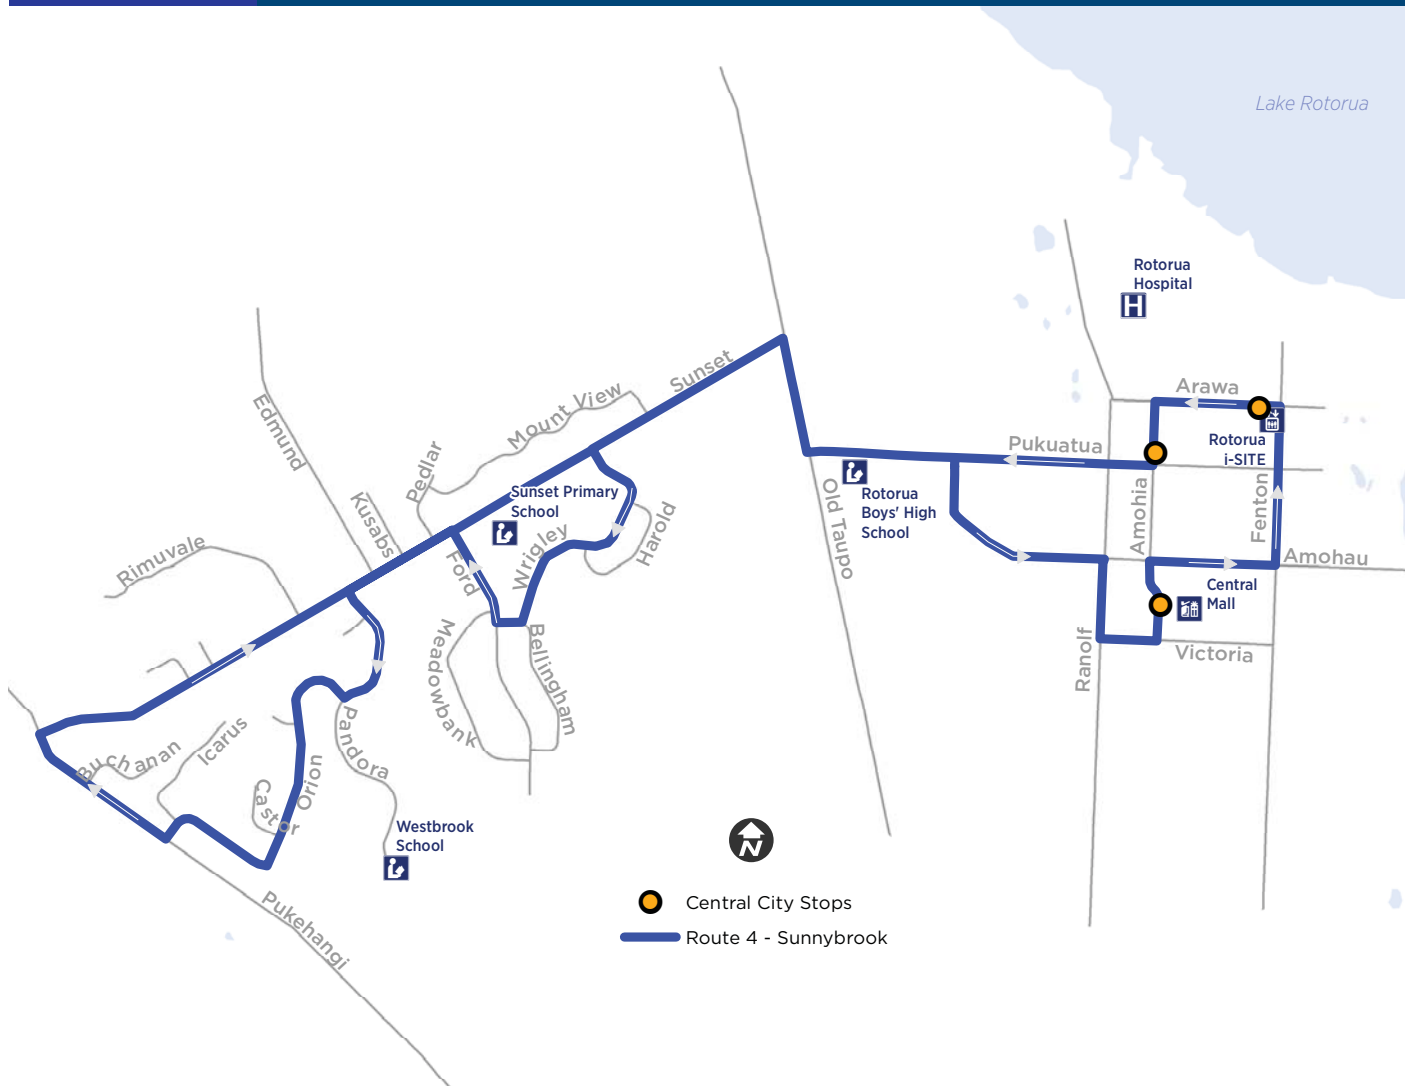

4

Sunnybrook via Fordlands

See www.baybus.co.nz or phone
0800 4 BAY BUS (0800 4 229 28)
for more information