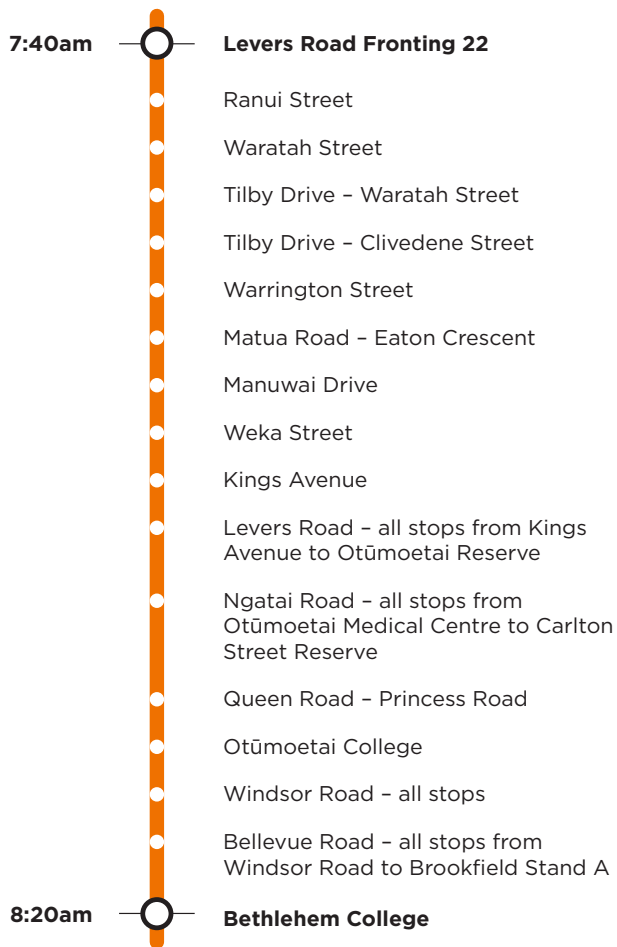

815

Matua Bethlehem College

Morning route

Afternoon route

Route 815 is a Bayhopper school route, part of the dedicated school bus network for Tauranga, managed by Bay of Plenty Regional Council.

Only primary, intermediate and college students can travel on the school bus routes.

815

Matua Bethlehem College

Morning route

Start cnr. Otūmoetai Road/Levers Road, Otūmoetai Road, Levers Road, Ranui Street, Waratah Street, Tilby Drive, Warrington Street, Matua Road, Manuwai Drive, Weka Street, Kings Ave, Levers Road, Ngatai Road, Queen Road, Princess Road, Windsor Road, Bellevue Road, Otumoetei Road, Waihi Road, Beaumaris Boulevard, Moffat Road, Bethlehem College.

Afternoon route

Bethlehem College, (left onto) Moffat Road, Beaumaris Boulevard, Waihi Road, Otūmoetai Road, Bellevue Road, Windsor Road, Princess Road, Queen Road, Ngatai Road, Otūmoetai Road, Levers Road, Ranui Street, Waratah Street, Tilby Drive, Warrington Street, Matua Road, Manuwai Drive, Weka Street, Kings Ave, Levers Road to Otūmoetai Road.