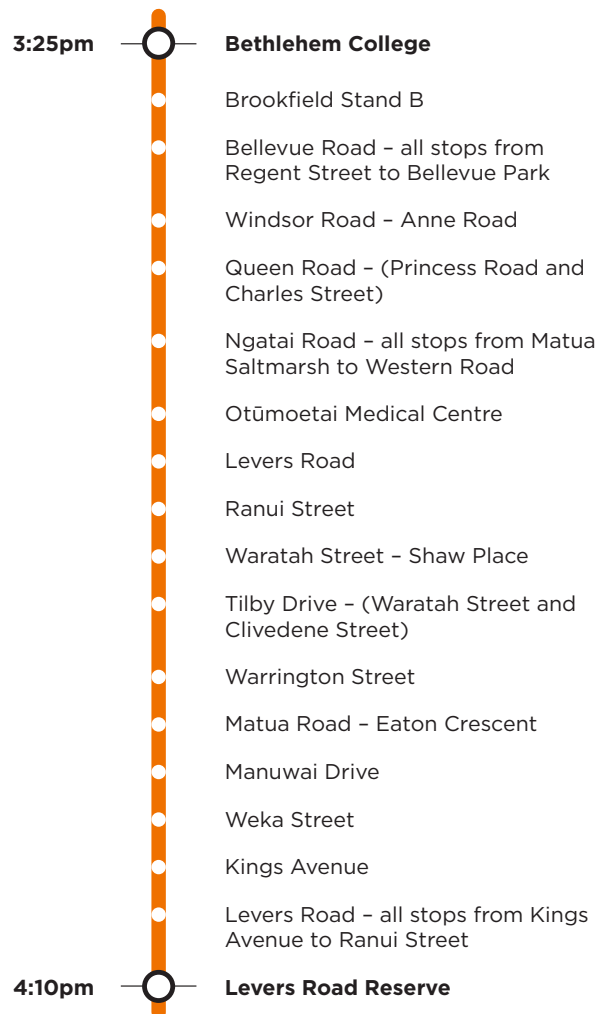

815

Matua Bethlehem College

Morning route

Afternoon route

Route 815 is a Bayhopper school route, part of the dedicated school bus network for Tauranga, managed by Bay of Plenty Regional Council.

Only primary, intermediate and college students can travel on the school bus routes.

815

Matua Bethlehem College

Morning route

Start cnr. Otūmoetai Road/Levers Road, Otūmoetai Road, Levers Road, Ranui Street, Waratah Street, Tilby Drive, Warrington Street, Matua Road, Manuwai Drive, Weka Street, Kings Ave, Levers Road, Ngatai Road, Queen Road, Princess Road, Windsor Road, Bellevue Road, Otumoetei Road, Waihi Road, Beaumaris Boulevard, Moffat Road, Bethlehem College.

Afternoon route

Bethlehem College, (left onto) Moffat Road, Beaumaris Boulevard, Waihi Road, Otūmoetai Road, Bellevue Road, Windsor Road, Princess Road, Queen Road, Ngatai Road, Otūmoetai Road, Levers Road, Ranui Street, Waratah Street, Tilby Drive, Warrington Street, Matua Road, Manuwai Drive, Weka Street, Kings Ave, Levers Road to Otūmoetai Road.