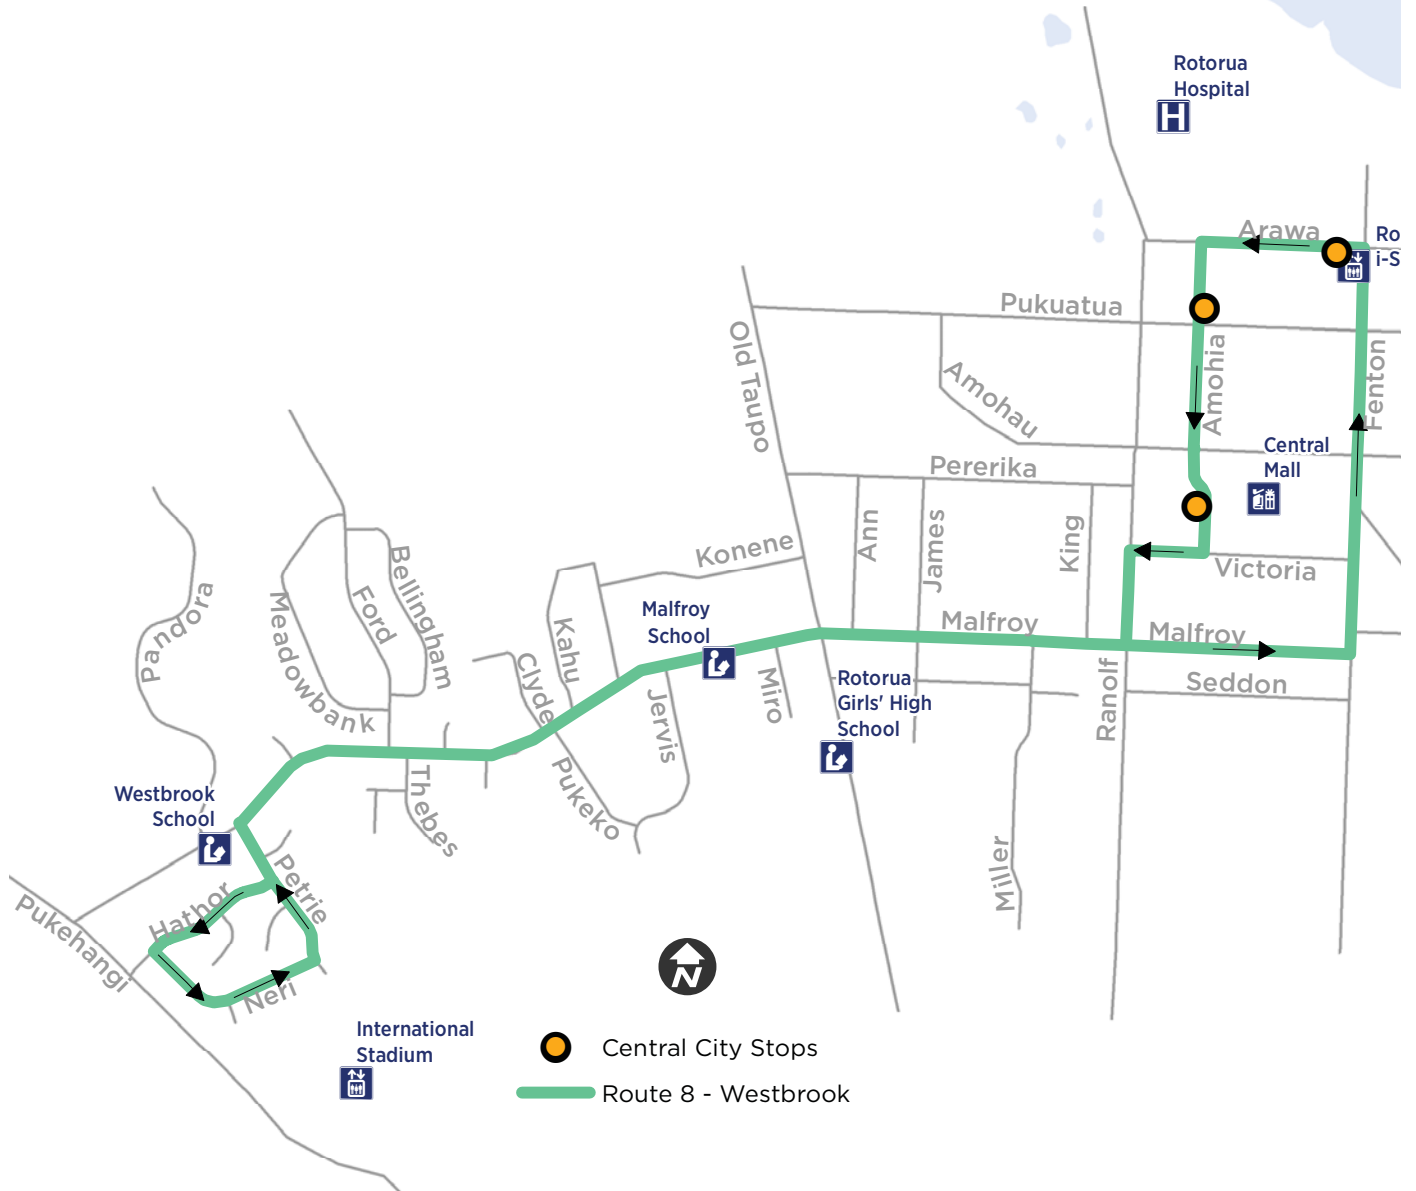

8

Westbrook via Malfroy Road

From Rotorua CBD to Westbrook via Malfroy Road: Arawa, Amohia, Rotorua Central Mall, Victoria, Ranolf, Malfroy, Petrie, Hathor, Neri.

From Westbrook to Rotorua CBD via Malfroy Road: Neri, Petrie, Malfroy, Fenton, Arawa.

	Rotorua CBD (Arawa St)	Rotorua Central Mall	Glenholme (Cnr Malfroy/Miller)	Westbrook (Cnr Neri/Bata)	Glenholme (Cnr Malfroy/Miller)	Fenton St	Rotorua CBD (Arawa St)
AM	8:10	8:13	8:15	8:20	8:27	8:32	8:35
	9:10	9:13	9:15	9:20	9:27	9:32	9:35
	10:10	10:13	10:15	10:20	10:27	10:32	10:35
	11:10	11:13	11:15	11:20	11:27	11:32	11:35
PM	12:10	12:13	12:15	12:20	12:27	12:32	12:35
	1:10	1:13	1:15	1:20	1:27	1:32	1:35
	2:10	2:13	2:15	2:20	2:27	2:32	2:35
	3:10	3:13	3:15	3:20	3:27	3:32	3:35
	4:10	4:13	4:15	4:20	4:27	4:32	4:35
	4:40	4:43	4:45	4:50	4:57	5:02	5:05

This route uses the following inner city bus stops

Arrives at:

- Fenton St
- Arawa St

Departs from:

- Arawa St
- Amohia St
- Rotorua Central Mall

8

Westbrook via Malfroy Road

See www.baybus.co.nz or phone
0800 4 BAY BUS (0800 4 229 28)
for more information