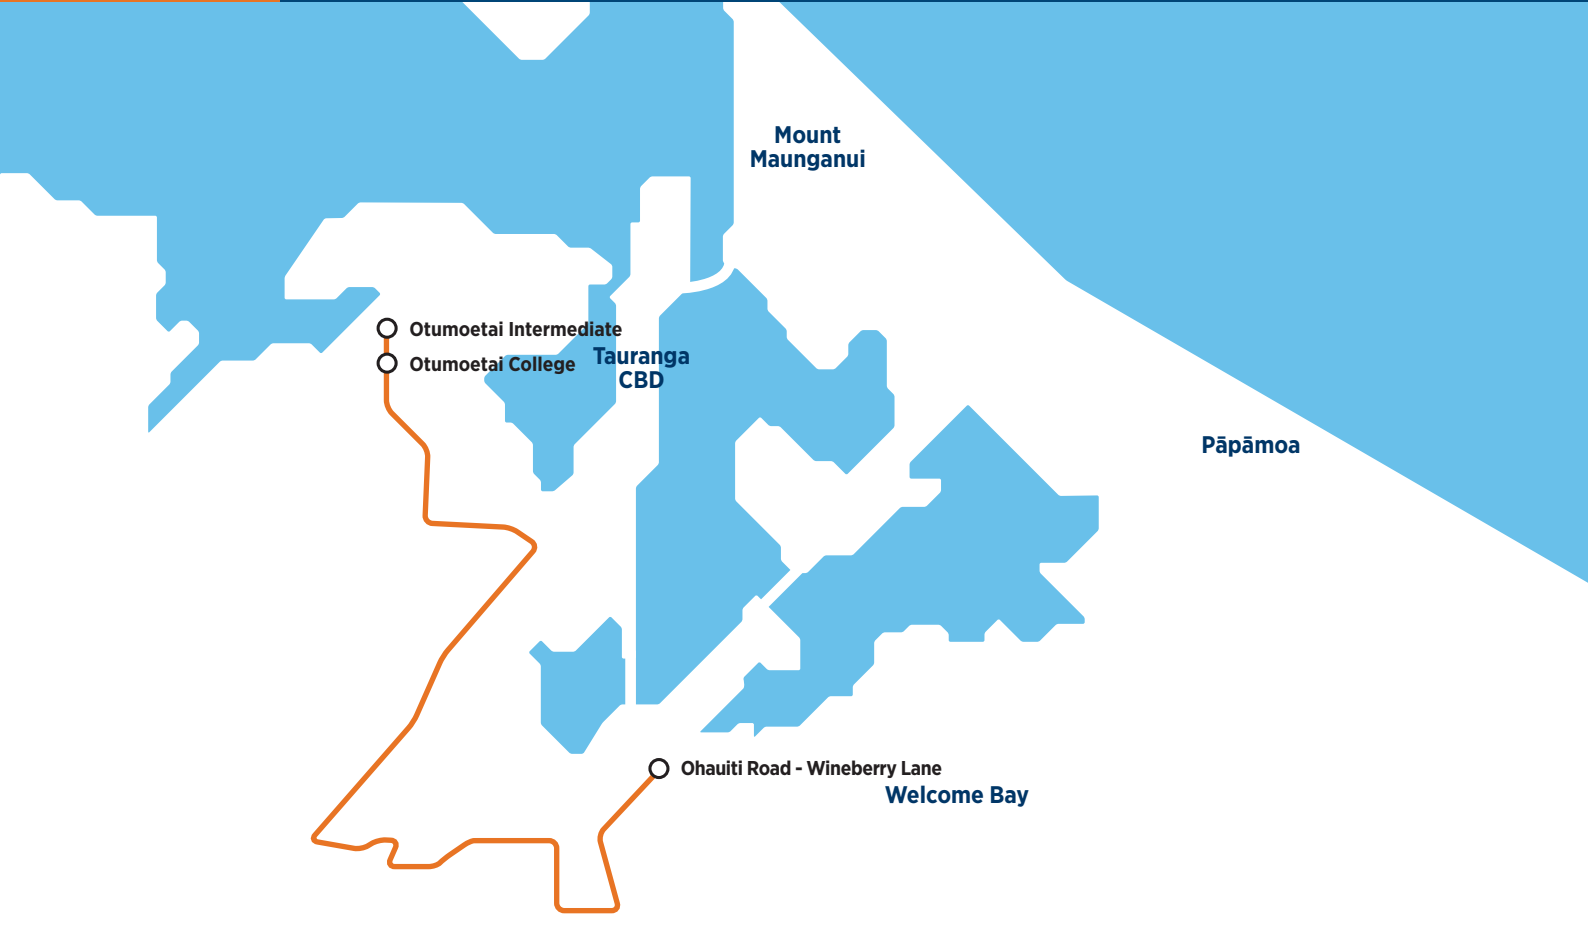

904b

Ohaiti/Cheyne Rd Otumoetai College/Otumoetai Intermediate

Morning route

Afternoon route

Route 904b is a Bayhopper school route, part of the dedicated school bus network for Tauranga, managed by Bay of Plenty Regional Council.

Only primary, intermediate and college students can travel on the school bus routes.

904b

Ohaiti/Cheyne Rd Otumoetai College/Otumoetai Intermediate

Morning route

Start Ohaiti Road Fronting No. 24, Ohaiti Road, Rowsdale Drive, Hollister Lane, Poike Road, SH29A, Oropi Road (crucial timepoint at 7.45am, bus stop on Oropi Rd before right turn onto Cheyne Rd), Cheyne Road, Pyes Pa Road, Cameron Road, 11th Avenue, Waihi Road, Bellevue Road, Windsor Road, Princess Road, Queen Road, Charles Street (Otumoetai Intermediate), Windsor Road (Otumoetai College).

Afternoon route

Charles Street (Otumoetai Intermediate), Windsor Road (Otumoetai College), Bellevue Road, Waihi Road, 11th Avenue, Cameron Road, Pyes Pa Road, Cheyne Road, Oropi Road, SH29A, Poike Road, Ohaiti Road, Rowsdale Drive, Hollister Lane to Poike Road.