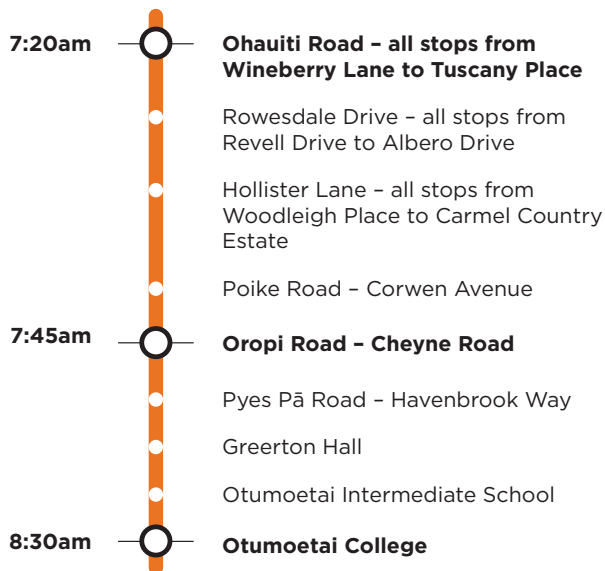

904b

Ohaiti/Cheyne Rd Otumoetai College/Otumoetai Intermediate

Morning route

Afternoon route

Route 904b is a Bayhopper school route, part of the dedicated school bus network for Tauranga, managed by Bay of Plenty Regional Council.

Only primary, intermediate and college students can travel on the school bus routes.

904b

Ohaiti/Cheyne Rd Otumoetai College/Otumoetai Intermediate

Morning route

Start Ohaiti Road Fronting No. 24, Ohaiti Road, Rowsdale Drive, Hollister Lane, Poike Road, SH29A, Oropi Road (crucial timepoint at 7.45am, bus stop on Oropi Rd before right turn onto Cheyne Rd), Cheyne Road, Pyes Pa Road, Cameron Road, 11th Avenue, Waihi Road, Bellevue Road, Windsor Road, Princess Road, Queen Road, Charles Street (Otumoetai Intermediate), Windsor Road (Otumoetai College).

Afternoon route

Charles Street (Otumoetai Intermediate), Windsor Road (Otumoetai College), Bellevue Road, Waihi Road, 11th Avenue, Cameron Road, Pyes Pa Road, Cheyne Road, Oropi Road, SH29A, Poike Road, Ohaiti Road, Rowsdale Drive, Hollister Lane to Poike Road.