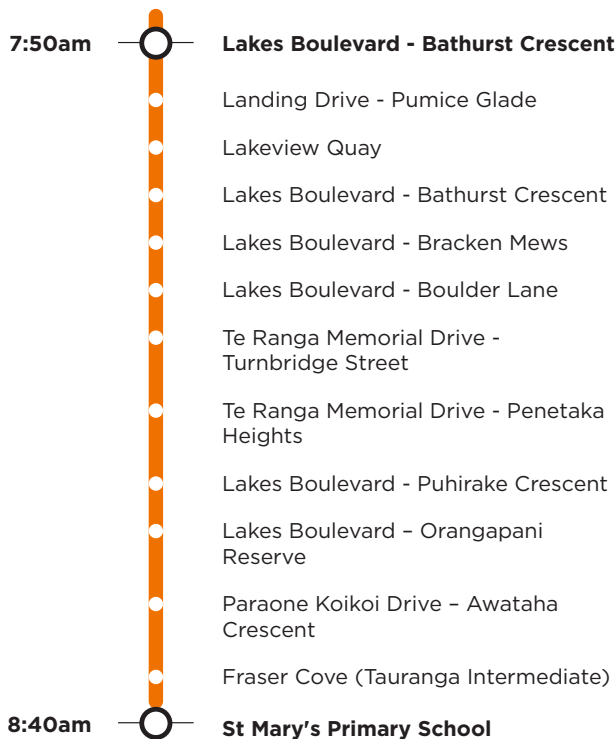

### The Lakes

Tauranga Intermediate/St Mary's Catholic School

#### Afternoon route

**Route 806c** is a Bayhopper school route, part of the dedicated school bus network for Tauranga, managed by Bay of Plenty Regional Council.

Only primary, intermediate and college students can travel on the school bus routes.

#### Morning route

Lakes Boulevard Near Caldera CI, Lakes Boulevard, Landing Drive, Lakeview Quay, Lakes Boulevard, Kennedy Road, Te Ranga Memorial Drive, Lakes Boulevard, Lakeview Quay, Landing Drive, SH20A, Oropi Road, Fraser Street (drop Tauranga Intermediate at Fraser Cove stop), 13th Avenue (St Mary's).

#### Afternoon route

13th Avenue (St Mary's), Burrows Street, 15th Avenue, Grace Road, 18th Avenue, (Tga Intermediate), Oropi Road, SH29A, Lakes Boulevard, Landing Drive, Lakeview Quay, Lakes Boulevard, Kennedy Road, Te Ranga Memorial Drive, Lakes Boulevard, Kennedy Road, Paraone Koikoi Drive to last stop at Awataha Crescent.