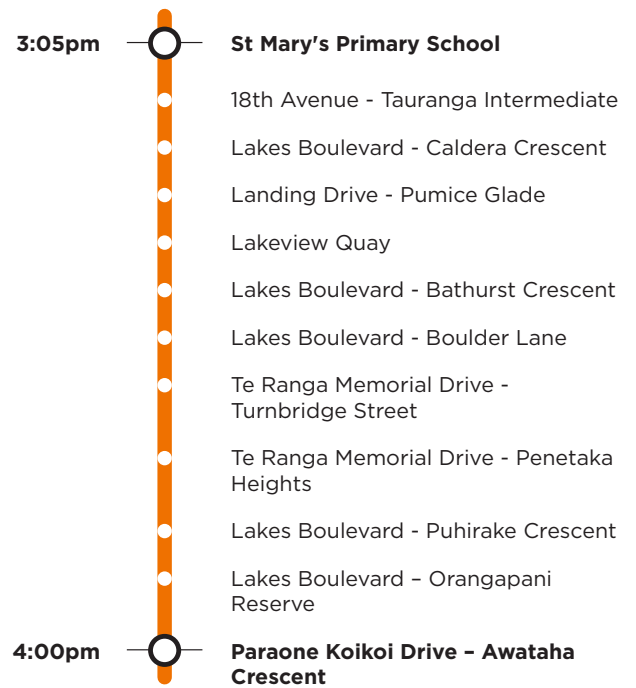

### The Lakes

Tauranga Intermediate/St Mary's Catholic School

#### Afternoon route

**Route 806c** is a Bayhopper school route, part of the dedicated school bus network for Tauranga, managed by Bay of Plenty Regional Council.

Only primary, intermediate and college students can travel on the school bus routes.

#### Morning route

Lakes Boulevard Near Caldera CI, Lakes Boulevard, Landing Drive, Lakeview Quay, Lakes Boulevard, Kennedy Road, Te Ranga Memorial Drive, Lakes Boulevard, Lakeview Quay, Landing Drive, SH20A, Oropi Road, Fraser Street (drop Tauranga Intermediate at Fraser Cove stop), 13th Avenue (St Mary's).

#### Afternoon route

13th Avenue (St Mary's), Burrows Street, 15th Avenue, Grace Road, 18th Avenue, (Tga Intermediate), Oropi Road, SH29A, Lakes Boulevard, Landing Drive, Lakeview Quay, Lakes Boulevard, Kennedy Road, Te Ranga Memorial Drive, Lakes Boulevard, Kennedy Road, Paraone Koikoi Drive to last stop at Awataha Crescent.