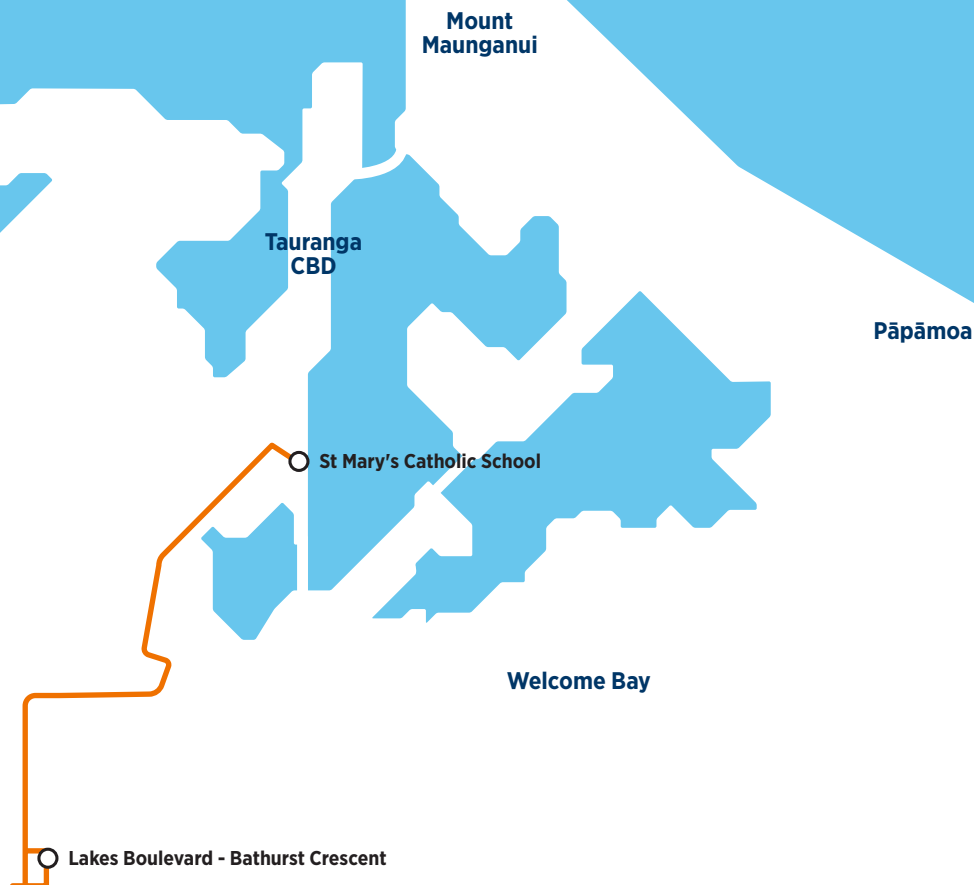

#### Morning route

#### Afternoon route

**Route 806c** is a Bayhopper school route, part of the dedicated school bus network for Tauranga, managed by Bay of Plenty Regional Council.

Only primary, intermediate and college students can travel on the school bus routes.

#### Morning route

Lakes Boulevard Near Caldera CI, Lakes Boulevard, Landing Drive, Lakeview Quay, Lakes Boulevard, Kennedy Road, Te Ranga Memorial Drive, Lakes Boulevard, Lakeview Quay, Landing Drive, SH20A, Oropi Road, Fraser Street (drop Tauranga Intermediate at Fraser Cove stop), 13th Avenue (St Mary's).

#### Afternoon route

13th Avenue (St Mary's), Burrows Street, 15th Avenue, Grace Road, 18th Avenue, (Tga Intermediate), Oropi Road, SH29A, Lakes Boulevard, Landing Drive, Lakeview Quay, Lakes Boulevard, Kennedy Road, Te Ranga Memorial Drive, Lakes Boulevard, Kennedy Road, Paraone Koikoi Drive to last stop at Awataha Crescent.