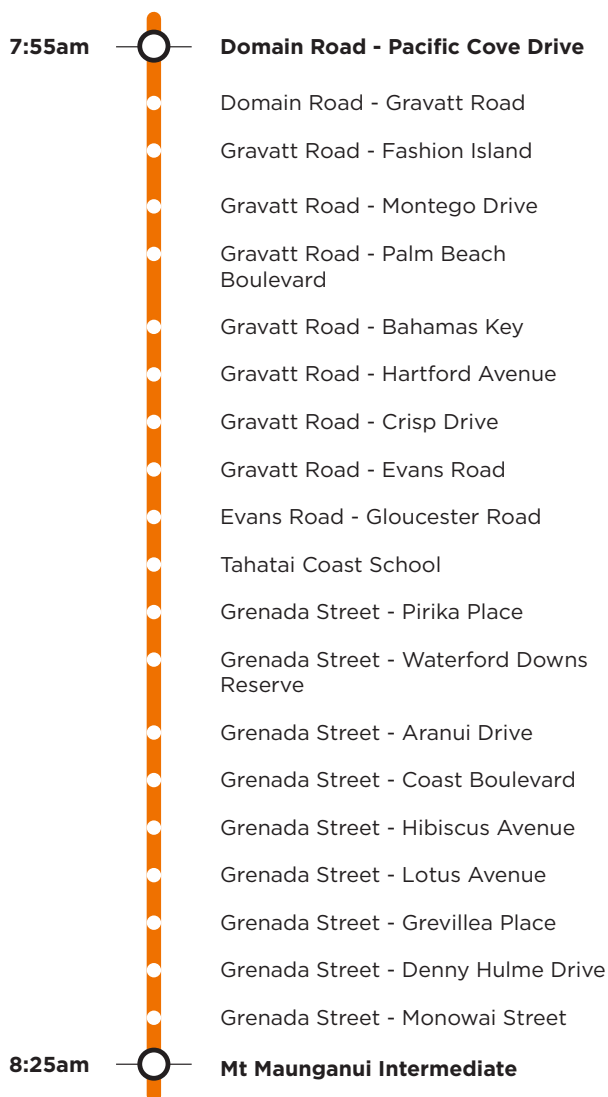

### Domain Road Mount Maunganui Intermediate

#### Afternoon route

**Route 713b** is a Bayhopper school route, part of the dedicated school bus network for Tauranga, managed by Bay of Plenty Regional Council.

Only primary, intermediate and college students can travel on the school bus routes.

#### Morning route

Domain Road, Gravatt Road, Evans Road, Grenada Street, Girven Road, Farm Street, Concord Avenue, Links Avenue, Golf Road and Maunganui Road to Mt Maunganui Intermediate.

#### Afternoon route

Mt Intermediate, Links Avenue, Concord Avenue, Farm Street, Girven Road, Grenada Street, Evans Road, Gravatt Road, Domain Road.