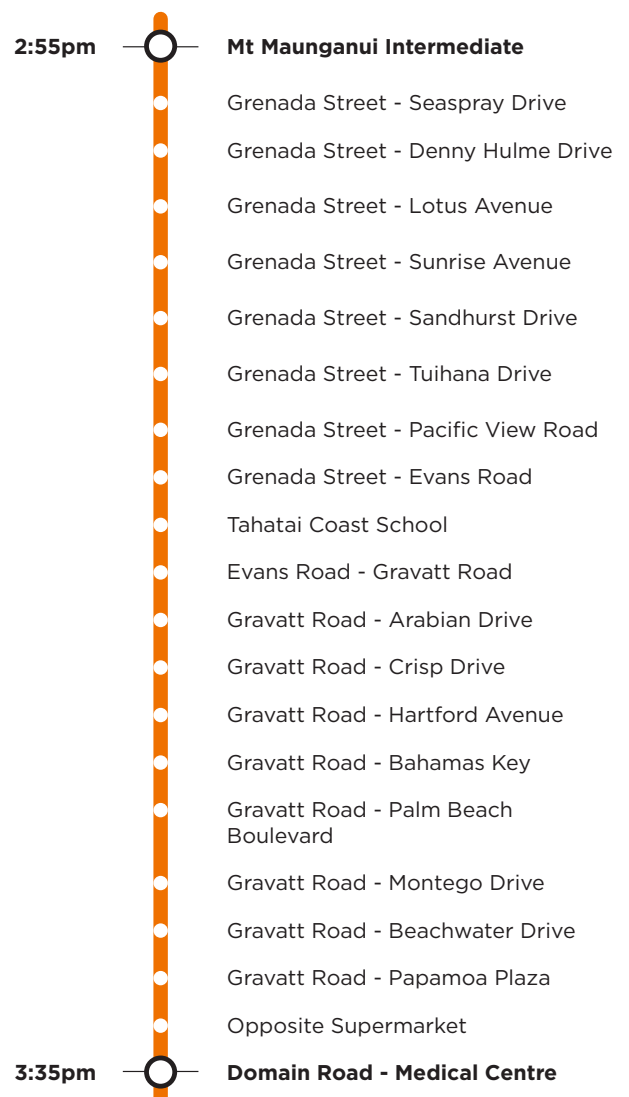

### Domain Road Mount Maunganui Intermediate

#### Afternoon route

**Route 713b** is a Bayhopper school route, part of the dedicated school bus network for Tauranga, managed by Bay of Plenty Regional Council.

Only primary, intermediate and college students can travel on the school bus routes.

#### Morning route

Domain Road, Gravatt Road, Evans Road, Grenada Street, Girven Road, Farm Street, Concord Avenue, Links Avenue, Golf Road and Maunganui Road to Mt Maunganui Intermediate.

#### Afternoon route

Mt Intermediate, Links Avenue, Concord Avenue, Farm Street, Girven Road, Grenada Street, Evans Road, Gravatt Road, Domain Road.