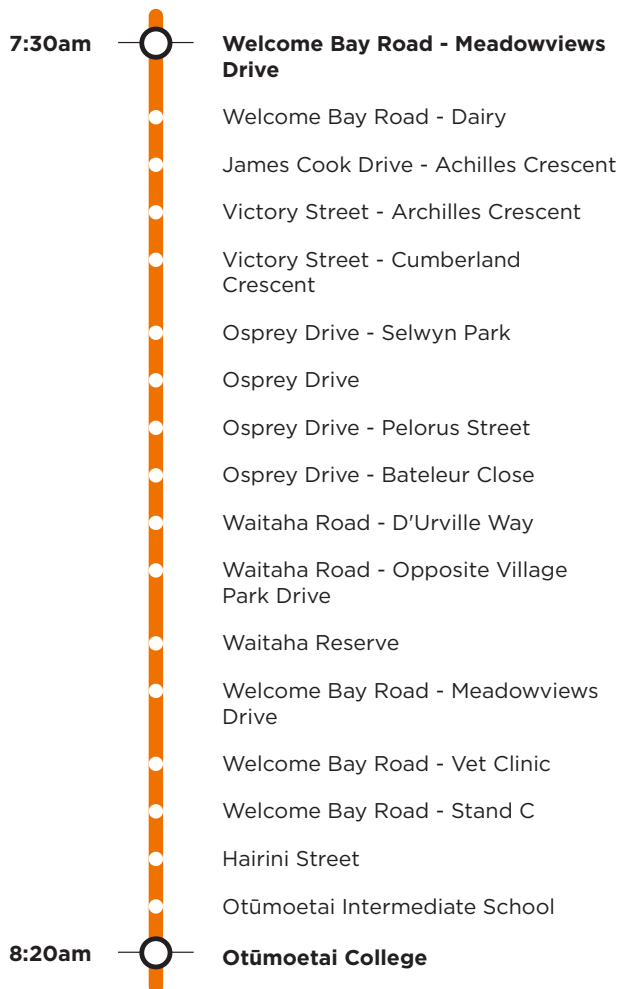

### Welcome Bay

Otūmoetai College/Otūmoetai Intermediate

#### Afternoon route

**Route 904a** is a Bayhopper school route, part of the dedicated school bus network for Tauranga, managed by Bay of Plenty Regional Council.

Only primary, intermediate and college students can travel on the school bus routes.

#### Morning route

Start Welcome Bay Road Fronting No. 111, Welcome Bay Road, James Cook Drive, Victory Street, Osprey Drive, Waitaha Road, Welcome Bay Road, Hairini Street, SH2, Cambridge Road, Otūmoetai Road, Bellevue Road, Windsor Road, Princess Road, Queen Road, Charles Street (Otūmoetai Intermediate), Windsor Road (Otūmoetai College).

#### Afternoon route

Charles Street (Otūmoetai Intermediate), Windsor Road (Otūmoetai College), Bellevue Road, Otūmoetai Road, Cambridge Road, SH2A, Turret Road, SH29A, Welcome Bay Road, James Cook Drive, Victory Street, Osprey Drive, Waitaha Road to Welcome Bay Road.