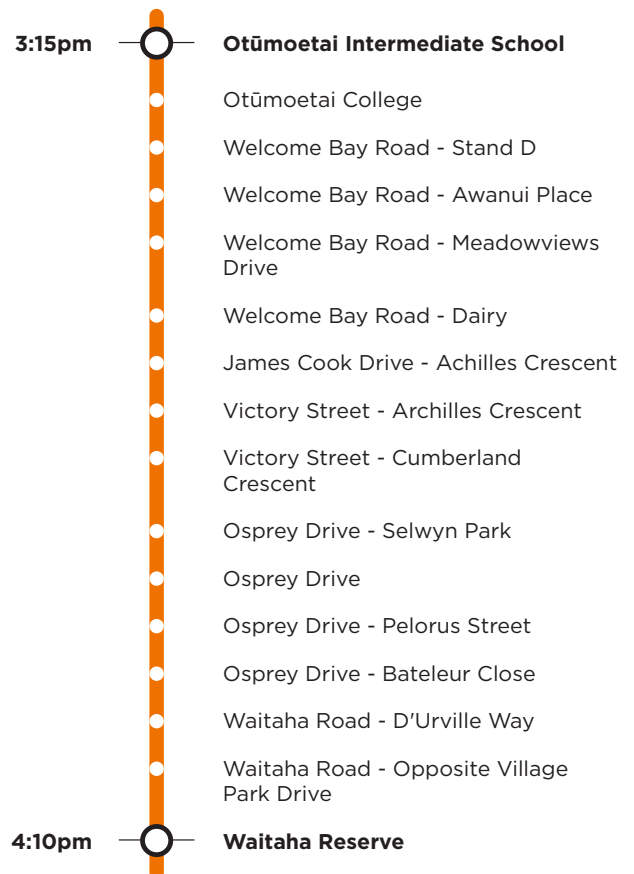

### Welcome Bay

Otūmoetai College/Otūmoetai Intermediate

#### Afternoon route

**Route 904a** is a Bayhopper school route, part of the dedicated school bus network for Tauranga, managed by Bay of Plenty Regional Council.

Only primary, intermediate and college students can travel on the school bus routes.

#### Morning route

Start Welcome Bay Road Fronting No. 111, Welcome Bay Road, James Cook Drive, Victory Street, Osprey Drive, Waitaha Road, Welcome Bay Road, Hairini Street, SH2, Cambridge Road, Otūmoetai Road, Bellevue Road, Windsor Road, Princess Road, Queen Road, Charles Street (Otūmoetai Intermediate), Windsor Road (Otūmoetai College).

#### Afternoon route

Charles Street (Otūmoetai Intermediate), Windsor Road (Otūmoetai College), Bellevue Road, Otūmoetai Road, Cambridge Road, SH2A, Turret Road, SH29A, Welcome Bay Road, James Cook Drive, Victory Street, Osprey Drive, Waitaha Road to Welcome Bay Road.