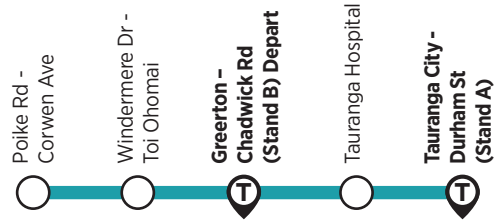

Windermere / Ohauti to Tauranga City

Monday to Friday except public holidays

AM	-	-	-	-	-	-
	-	-	-	-	6:06	6:14
	-	-	-	-	6:36	6:44
	-	-	-	-	-	-
	-	-	-	-	6:58	7:07
	-	-	-	-	7:10	7:20
	-	-	-	-	7:25	7:35
	7:05	7:15	7:24	7:33	7:40	7:50
	7:20	7:30	7:39	7:48	7:55	8:05
	7:35	7:45	7:54	8:03	8:10	8:20
7:50	8:00	8:09	8:18	8:25	8:35	
8:05	8:15	8:24	8:33	8:38	8:48	
8:20	8:30	8:39	8:45	8:48	8:58	
Then at these times past each hour	:35	:45	:54	:00	:03	:13
	:50	:00	:09	:15	:18	:28
	:05	:15	:24	:30	:33	:43
	:20	:30	:39	:45	:48	:58
PM	-	-	-	-	-	-
	2:35	2:45	2:54	3:00	3:03	3:13
	2:50	3:00	3:09	3:15	3:18	3:28
	-	-	-	-	3:30	3:40
	3:05	3:15	3:26	3:35	3:42	3:52
	3:20	3:30	3:41	3:50	3:57	4:07
	3:35	3:45	3:56	4:05	4:12	4:22
	3:50	4:00	4:11	4:20	4:27	4:37
	4:05	4:15	4:26	4:35	4:42	4:52
	4:20	4:30	4:41	4:50	4:57	5:07
4:35	4:45	4:56	5:05	5:12	5:22	
4:50	5:00	5:11	5:20	5:27	5:37	
5:05	5:15	5:26	5:35	5:42	5:52	
5:20	5:30	5:40	5:48	5:54	6:04	
5:35	5:45	5:54	6:00	6:03	6:13	
Then at these times past each hour	:50	:00	:09	:15	:18	:28
	:05	:15	:24	-	-	-
	:20	:30	:39	:45	:48	:58
	:35	:45	:54	-	-	-
PM	7:50	8:00	8:09	8:15	8:18	8:28
	8:15	8:25	8:34	-	-	-
	8:45	8:55	9:04	-	-	-
	9:15	9:25	9:34	-	-	-

AM	-	-	6:00	6:08	6:20
	6:14	6:18	6:26	6:34	6:45
	6:44	6:48	6:56	7:04	7:15
	-	-	7:10	7:18	7:30
	7:07	7:12	7:25	7:33	7:45
	7:20	7:27	7:40	7:48	8:00
	7:35	7:42	7:55	8:03	8:15
	7:53	7:57	8:10	8:18	8:30
	8:08	8:12	8:25	8:33	8:45
	8:23	8:27	8:40	8:48	9:00
8:38	8:42	8:55	9:03	9:15	
9:01	9:05	9:13	9:21	9:33	
Then at these times past each hour	:16	:20	:28	:36	:48
	:31	:35	:43	:51	:03
	:46	:50	:58	:06	:18
	:01	:05	:13	:21	:33
PM	2:46	2:50	2:58	3:06	3:18
	3:01	3:05	3:13	3:21	3:33
	-	-	3:20*	3:28*	3:40*
	3:16	3:20	3:28	3:36	3:48
	3:31	3:35	3:43	3:51	4:03
	3:43	3:47	3:55	4:03	4:15
Then at these times past each hour	:55	:00	:10	:18	:30
	:10	:15	:25	:33	:45
	:25	:30	:40	:48	:00
	:40	:45	:55	:03	:15
PM	5:55	6:00	6:15	6:23	6:35
	-	-	-	-	-
	6:16	6:20	6:28	-	-
	6:31	6:35	6:43	6:51	6:58
	-	-	-	-	-
	7:01	7:05	7:13	7:21	7:28
	-	-	-	-	-
	7:31	7:35	7:43	7:51	7:58
	-	-	-	-	-
	-	-	-	-	-

Detour around Tauranga Boys' College * School days only