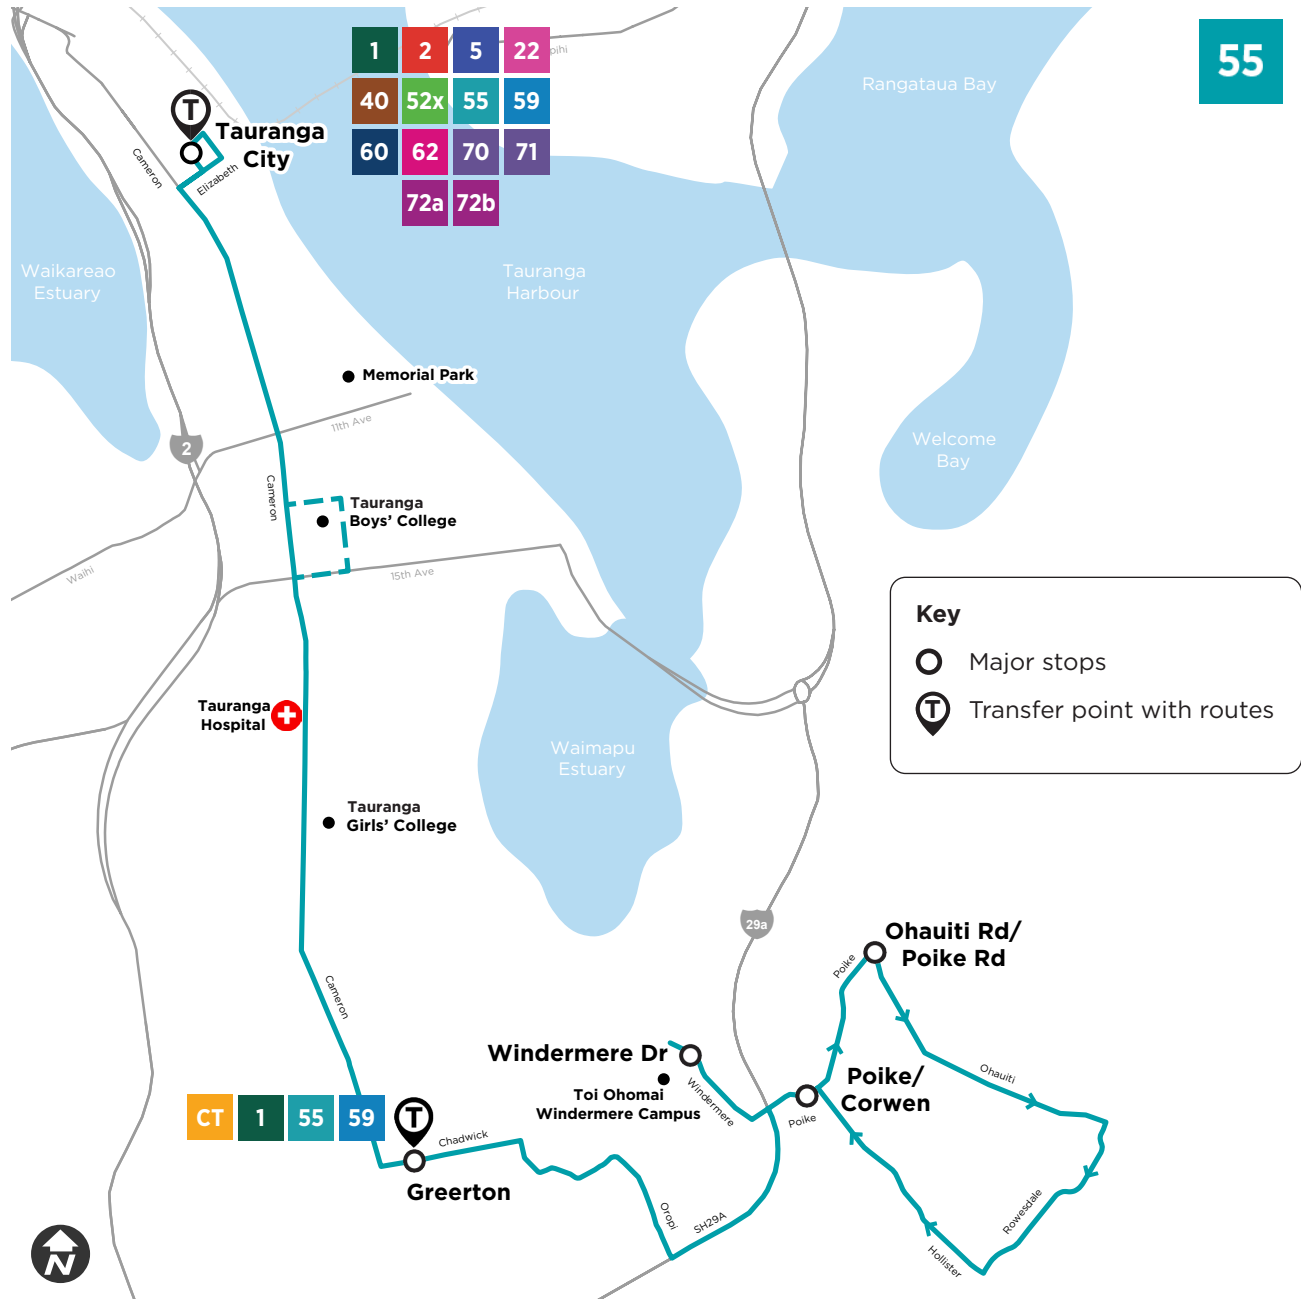

Windermere / Ohauti to Tauranga City

Poike Road - Corwen Avenue
 Windermere Drive - Poike Road - In
 Toi Ohomai - Windermere Campus
 Windermere Drive - Poike Road - Out
 Oropi Road - Maleme Street
 Chadwick Rd - Harmens Way
 Greerton - Chadwick Road (Stand B)
 Greerton Hall
 Cameron Road - Kent Street
 Cameron Road - Opposite Church Street
 Cameron Rd - Gate Pā Tennis Club
 Opposite Gate Pā Shopping Centre
 Cameron Road - Twentythird Avenue
 Cameron Road - Twentyfirst Avenue
 Cameron Road - Tauranga Hospital
 Cameron Road - Sixteenth Avenue - North
 Cameron Road - Fourteenth Avenue
 Cameron Road - Twelfth Avenue
 Cameron Road - Eleventh Avenue
 Cameron Road - The Warehouse
 Cameron Road - Eighth Avenue - North
 Cameron Road - Sixth Avenue
 Cameron Road - Fourth Avenue North
 Cameron Road - First Avenue
 Waikato University - Durham Street
 Tauranga City - Durham Street (Stand A)

Route description

Outbound: Durham Street (Stand B), Durham St, Spring St, Grey St, Elizabeth St, Cameron Rd, Chadwick Rd, Greerton - Stand A, Oropi Rd, SH 29A, Poike Rd, Windemere Dr (turn at CNR Windermere/Lagoon), Poike Rd, Ohauti Rd, Rowsdale Dr, Hollister Ln, Poike Rd to Corwen Ave.

Inbound: Poike Rd at Corwen Ave, Poike Rd, Windemere Dr (turn at CNR Windermere/Lagoon, Poike Rd, SH 29A, Oropi Rd, Chadwick Rd, Cameron Rd, Elizabeth St, Durham St, Durham Street (Stand A).