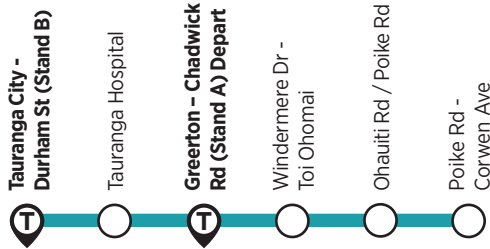

Tauranga City to Windermere / Ohauti

For transfers see map