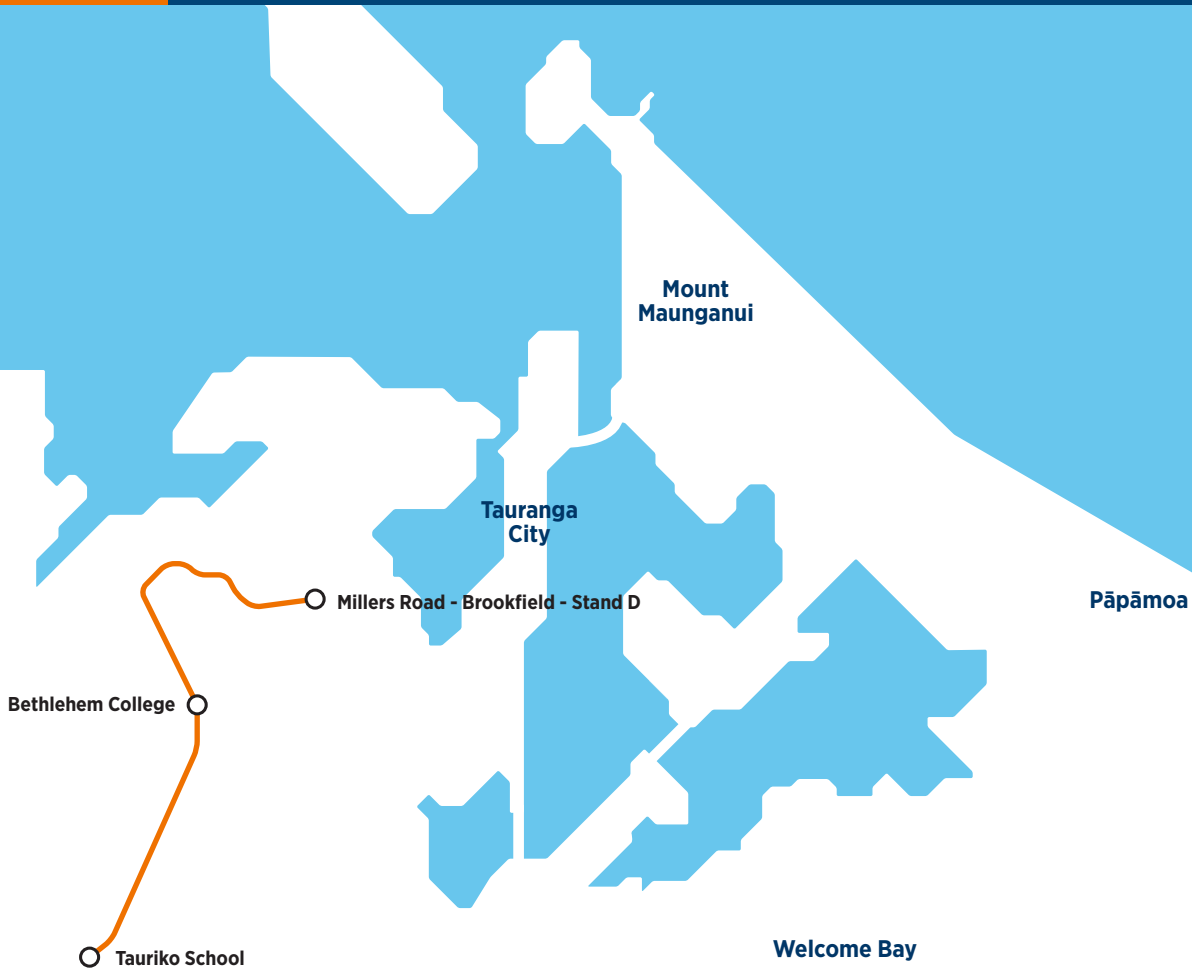

#### Afternoon route

**Route 814b** is a Bayhopper school route, part of the dedicated school bus network for Tauranga, managed by Bay of Plenty Regional Council.

Only primary, intermediate and college students can travel on the school bus routes.

#### Morning route

First pick up at 8.00am at Brookfield - Stand D (on Millers Road). Travel via Millers Road, Carmichael Road, Bethlehem Road, Moffat Road to Bethlehem College.

#### Afternoon route

Tauriko School, SH29A, Cambridge Road, Westridge Drive, Wallace Place to end and turn, Westridge Drive, Cambridge Road, Bethlehem College, (left onto) Moffat Road, Bethlehem Road, Carmichael Road, Millers Road to Brookfield - Stand C (last stop on Millers Road).