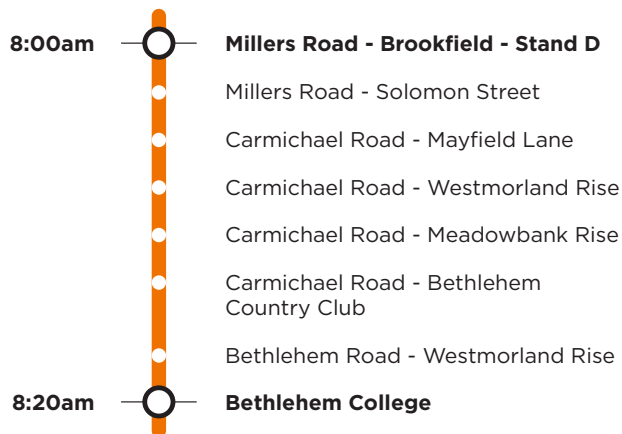

### Otūmoetai/Bethlehem

Bethlehem College, Tauriko School (PM only)

#### Afternoon route

**Route 814b** is a Bayhopper school route, part of the dedicated school bus network for Tauranga, managed by Bay of Plenty Regional Council.

Only primary, intermediate and college students can travel on the school bus routes.

#### Morning route

First pick up at 8.00am at Brookfield - Stand D (on Millers Road). Travel via Millers Road, Carmichael Road, Bethlehem Road, Moffat Road to Bethlehem College.

#### Afternoon route

Tauriko School, SH29A, Cambridge Road, Westridge Drive, Wallace Place to end and turn, Westridge Drive, Cambridge Road, Bethlehem College, (left onto) Moffat Road, Bethlehem Road, Carmichael Road, Millers Road to Brookfield - Stand C (last stop on Millers Road).