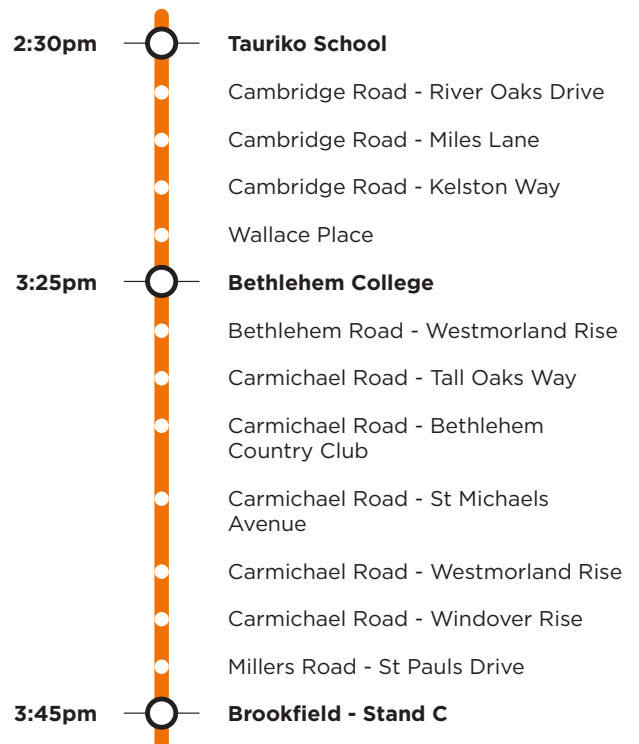

#### Morning route

#### Afternoon route

**Route 814b** is a Bayhopper school route, part of the dedicated school bus network for Tauranga, managed by Bay of Plenty Regional Council.

Only primary, intermediate and college students can travel on the school bus routes.

#### Morning route

First pick up at 8.00am at Brookfield - Stand D (on Millers Road). Travel via Millers Road, Carmichael Road, Bethlehem Road, Moffat Road to Bethlehem College.

#### Afternoon route

Tauriko School, SH29A, Cambridge Road, Westridge Drive, Wallace Place to end and turn, Westridge Drive, Cambridge Road, Bethlehem College, (left onto) Moffat Road, Bethlehem Road, Carmichael Road, Millers Road to Brookfield - Stand C (last stop on Millers Road).