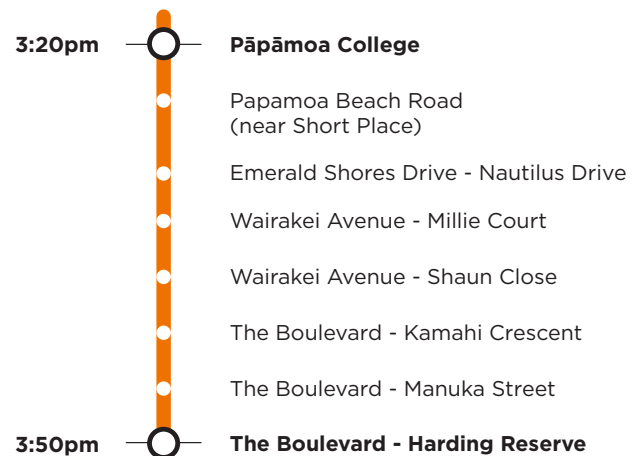

### Morning route

### Afternoon route

**Route 714** is a Bayhopper school route, part of the dedicated school bus network for Tauranga, managed by Bay of Plenty Regional Council.

Only primary, intermediate and college students can travel on the school bus routes.

#### Morning route

Start intersection of The Boulevard / Livingstone Drive, The Boulevard, Golden Sands Drive, Wairakei Avenue, Emerald Shores Drive, Pāpāmoa Beach Road, Parton Road, Tara Road, Doncaster Drive (Pāpāmoa College).

#### Afternoon route

Doncaster Drive (Pāpāmoa College). Doncaster Drive, Tara Road, Parton Road, Papamoia Beach Road, Emerald Shores Drive, Wairakei Avenue, Golden Sands Drive, The Boulevard to Livingstone Drive.