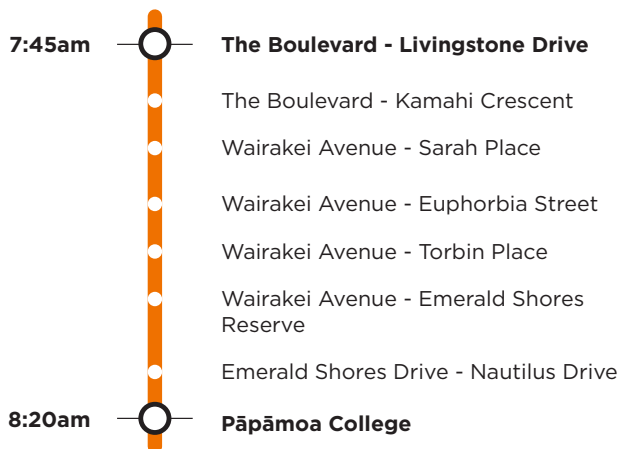

# School bus timetable

### Afternoon route

**Route 714** is a Bayhopper school route, part of the dedicated school bus network for Tauranga, managed by Bay of Plenty Regional Council.

Only primary, intermediate and college students can travel on the school bus routes.

#### Morning route

Start intersection of The Boulevard / Livingstone Drive, The Boulevard, Golden Sands Drive, Wairakei Avenue, Emerald Shores Drive, Pāpāmoa Beach Road, Parton Road, Tara Road, Doncaster Drive (Pāpāmoa College).

#### Afternoon route

Doncaster Drive (Pāpāmoa College). Doncaster Drive, Tara Road, Parton Road, Papamoia Beach Road, Emerald Shores Drive, Wairakei Avenue, Golden Sands Drive, The Boulevard to Livingstone Drive.