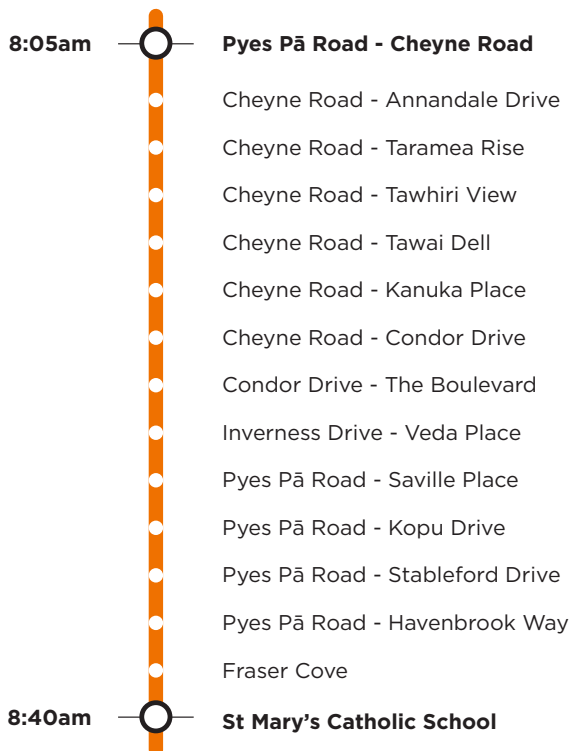

School bus timetable

903d

Pyes Pā

Tauranga Intermediate/St Mary's Catholic School

Morning route

Afternoon route

Route 903d is a Bayhopper school route, part of the dedicated school bus network for Tauranga, managed by Bay of Plenty Regional Council.

Only primary, intermediate and college students can travel on the school bus routes.

School bus timetable

903d

Pyes Pā

Tauranga Intermediate/St Mary's Catholic School

Morning route

Start Pyes Pā Road Fronting No. 21, Pyes Pā Road, Cheyne Road, Condor Drive, Inverness Drive, Pyes Pā Road, SH29A, Oropi Road, Fraser Street (drop off Tauranga Intermediate at Fraser Cove), 13th Avenue (St Mary's Catholic School).

Afternoon route

13th Avenue (St Mary's Catholic School), Burrows Street, 15th Avenue, Grace Road, 18th Avenue, Fraser Street (Tauranga Intermediate), Fraser Street, Oropi Road, SH29A, Pyes Pā Road, Cheyne Road, Condor Drive, Inverness Drive, Pyes Pā Road to No. 12.