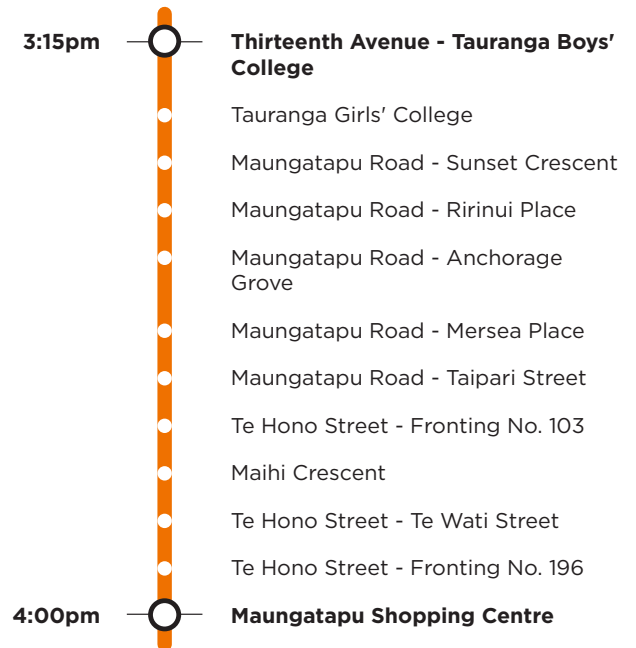

### Maungatapu

Tauranga Boys' College/Tauranga Girls' College

#### Afternoon route

**Route 805** is a Bayhopper school route, part of the dedicated school bus network for Tauranga, managed by Bay of Plenty Regional Council.

Only primary, intermediate and college students can travel on the school bus routes.

#### Morning route

Start 103 Te Hono Street. Te Hono Street, Maihi Crescent, Te Hono Street, Taipari Street, Maungatapu Road, SH29A, Hairini Street, Turret Road, 15th Avenue, Fraser Street, 13th Avenue (Tga Boys' College), Cameron Road, 22nd Avenue (Tga Girls' College).

#### Afternoon route

13th Avenue (Tga Boys' College), Cameron Road, 22nd Avenue (Tga Girls' College), Courtney Road, Fraser Street, 15th Avenue, SH2A, Maungatapu Road, Taipari Street, Te Hono Street, Maihi Crescent, Te Hono Street, Taipari Street, Maungatapu Road to Maungatapu Shopping Centre.