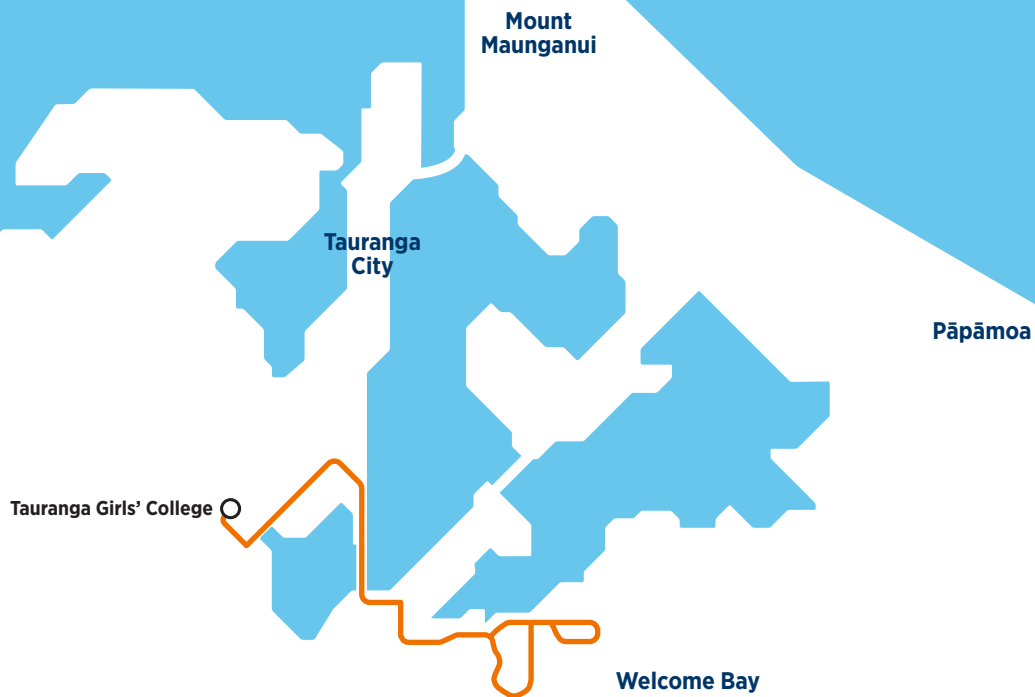

901b

Welcome Bay Tauranga Girls' College

Morning route

Afternoon route

Route 901b is a Bayhopper school route, part of the dedicated school bus network for Tauranga, managed by Bay of Plenty Regional Council.

Only primary, intermediate and college students can travel on the school bus routes.

901b

Welcome Bay Tauranga Girls' College

Morning route

Start Welcome Bay Road Dairy, Welcome Bay Road, James Cook Drive, Victory Street, Osprey Drive, Waitaha Road, Welcome Bay Road, Esmeralda Street, Arawata Avenue, Corinna Street, Ranginui Road, Welcome Bay Road, Hairini Street, Turret Road, 15th Avenue, Cameron Road, 22nd Avenue (Tga Girls' College).

Afternoon route

22nd Avenue (Tga Girls' College), Courtney Road, Fraser Street, 15th Avenue, Turret Road, Welcome Bay Road, James Cook Drive, Victory Street, Osprey Drive, Waitaha Road, Welcome Bay Road, Esmeralda Street, Arawata Avenue, Corinna Street, Ranginui Road, Welcome Bay Road, Welcome Bay Halls.