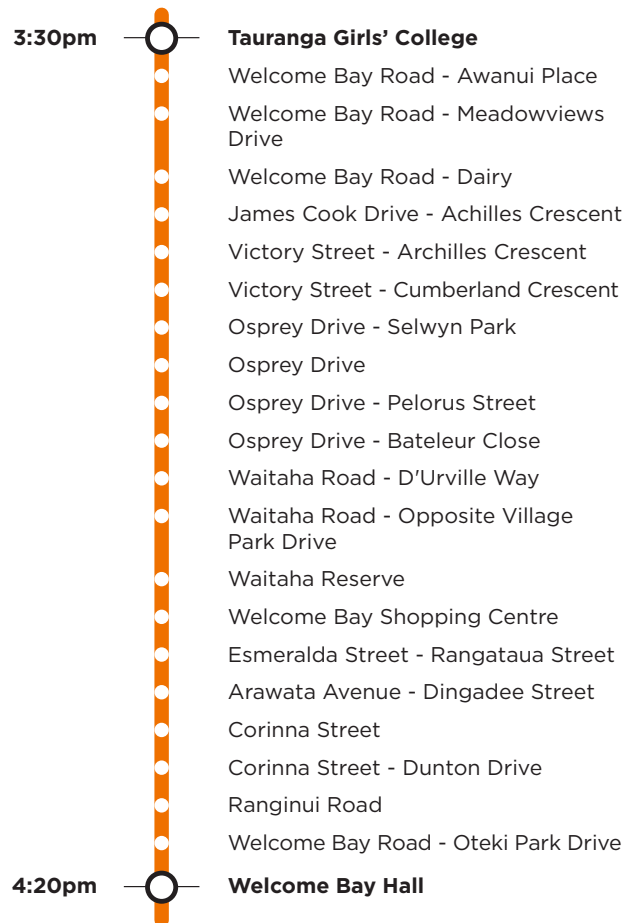

901b

Welcome Bay Tauranga Girls' College

Morning route

Afternoon route

Route 901b is a Bayhopper school route, part of the dedicated school bus network for Tauranga, managed by Bay of Plenty Regional Council.

Only primary, intermediate and college students can travel on the school bus routes.

901b

Welcome Bay Tauranga Girls' College

Morning route

Start Welcome Bay Road Dairy, Welcome Bay Road, James Cook Drive, Victory Street, Osprey Drive, Waitaha Road, Welcome Bay Road, Esmeralda Street, Arawata Avenue, Corinna Street, Ranginui Road, Welcome Bay Road, Hairini Street, Turret Road, 15th Avenue, Cameron Road, 22nd Avenue (Tga Girls' College).

Afternoon route

22nd Avenue (Tga Girls' College), Courtney Road, Fraser Street, 15th Avenue, Turret Road, Welcome Bay Road, James Cook Drive, Victory Street, Osprey Drive, Waitaha Road, Welcome Bay Road, Esmeralda Street, Arawata Avenue, Corinna Street, Ranginui Road, Welcome Bay Road, Welcome Bay Halls.