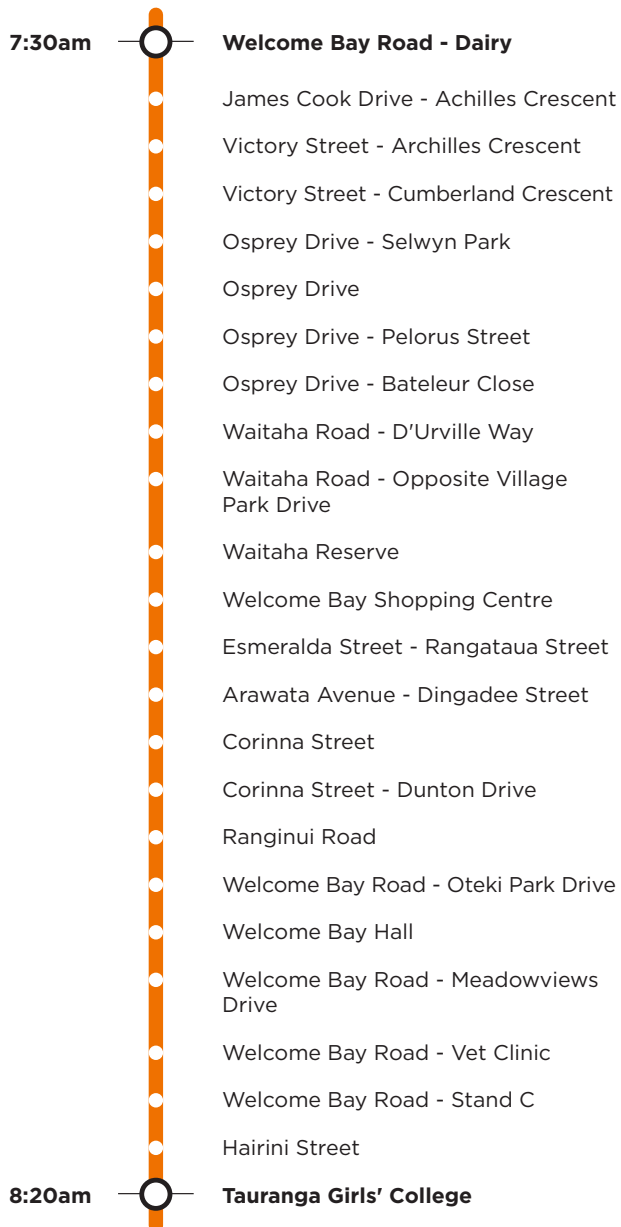

901b

Welcome Bay Tauranga Girls' College

Morning route

Afternoon route

Route 901b is a Bayhopper school route, part of the dedicated school bus network for Tauranga, managed by Bay of Plenty Regional Council.

Only primary, intermediate and college students can travel on the school bus routes.

901b

Welcome Bay Tauranga Girls' College

Morning route

Start Welcome Bay Road Dairy, Welcome Bay Road, James Cook Drive, Victory Street, Osprey Drive, Waitaha Road, Welcome Bay Road, Esmeralda Street, Arawata Avenue, Corinna Street, Ranginui Road, Welcome Bay Road, Hairini Street, Turret Road, 15th Avenue, Cameron Road, 22nd Avenue (Tga Girls' College).

Afternoon route

22nd Avenue (Tga Girls' College), Courtney Road, Fraser Street, 15th Avenue, Turret Road, Welcome Bay Road, James Cook Drive, Victory Street, Osprey Drive, Waitaha Road, Welcome Bay Road, Esmeralda Street, Arawata Avenue, Corinna Street, Ranginui Road, Welcome Bay Road, Welcome Bay Halls.