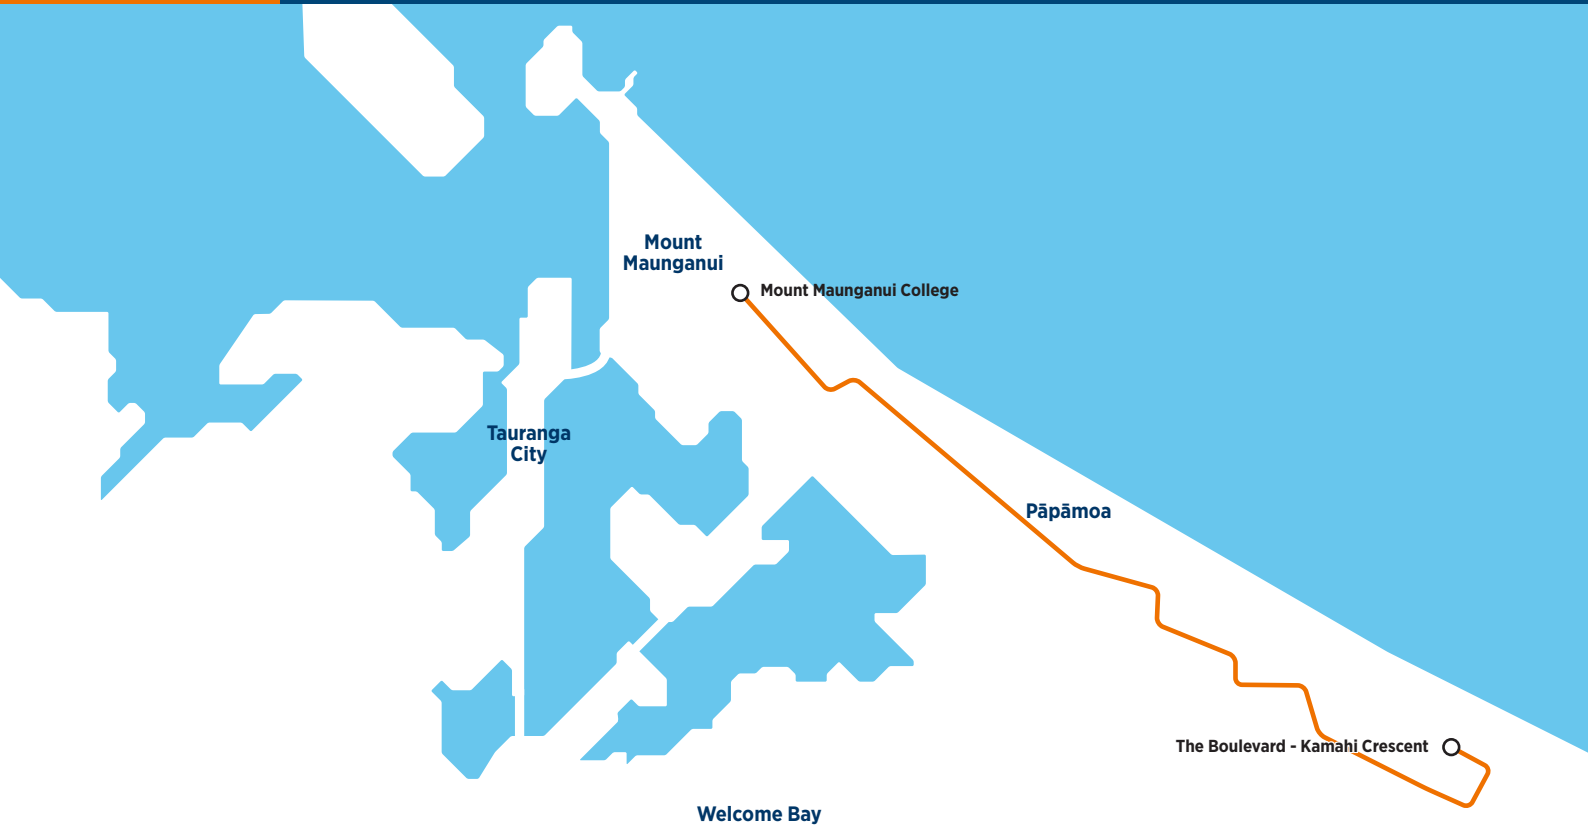

711a

Te Okuroa Drive Mount Maunganui College

Morning route

Afternoon route

Route 711a is a Bayhopper school route, part of the dedicated school bus network for Tauranga, managed by Bay of Plenty Regional Council.

Only primary, intermediate and college students can travel on the school bus routes.

711a

Te Okuroa Drive Mount Maunganui College

Morning route

Start at intersection of Golden Sands Drive/The Boulevard, The Boulevard, Stevenson Drive, Te Okuroa Drive, Tara Road, Doncaster Drive, Domain Road, SH2 (Eastern Link), Sandhurst Drive, Grenada Street, Girven Road, Farm Street, Concord Avenue, Links Avenue, Golf Road, Oceanbeach Road, Tweed Street, Maunganui Road to Mt College.

Afternoon route

Mt College, Maunganui Road, SH2, Domain Road, Doncaster Drive, Tara Road, Te Okuroa Drive, Stevenson Drive, The Boulevard to Golden Sands Drive.