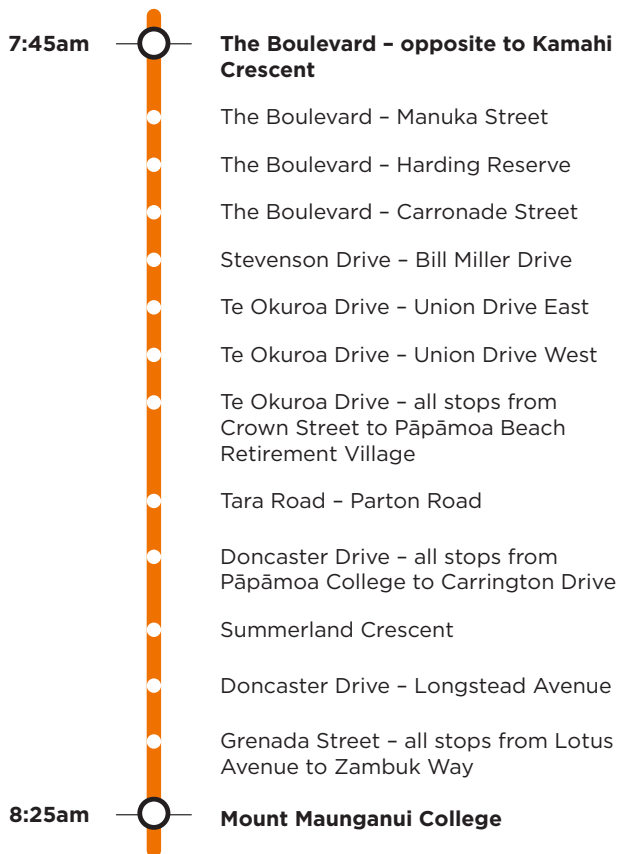

711a

Te Okuroa Drive Mount Maunganui College

Morning route

Afternoon route

Route 711a is a Bayhopper school route, part of the dedicated school bus network for Tauranga, managed by Bay of Plenty Regional Council.

Only primary, intermediate and college students can travel on the school bus routes.

711a

Te Okuroa Drive Mount Maunganui College

Morning route

Start at intersection of Golden Sands Drive/The Boulevard, The Boulevard, Stevenson Drive, Te Okuroa Drive, Tara Road, Doncaster Drive, Domain Road, SH2 (Eastern Link), Sandhurst Drive, Grenada Street, Girven Road, Farm Street, Concord Avenue, Links Avenue, Golf Road, Oceanbeach Road, Tweed Street, Maunganui Road to Mt College.

Afternoon route

Mt College, Maunganui Road, SH2, Domain Road, Doncaster Drive, Tara Road, Te Okuroa Drive, Stevenson Drive, The Boulevard to Golden Sands Drive.