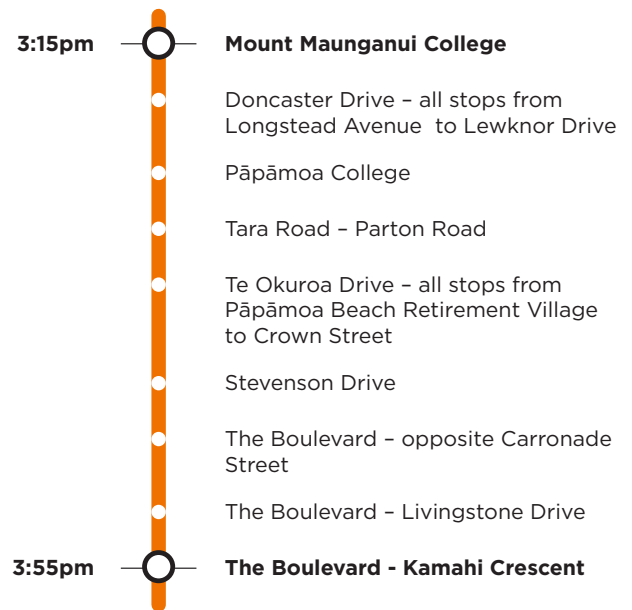

711a

Te Okuroa Drive Mount Maunganui College

Morning route

Afternoon route

Route 711a is a Bayhopper school route, part of the dedicated school bus network for Tauranga, managed by Bay of Plenty Regional Council.

Only primary, intermediate and college students can travel on the school bus routes.

711a

Te Okuroa Drive Mount Maunganui College

Morning route

Start at intersection of Golden Sands Drive/The Boulevard, The Boulevard, Stevenson Drive, Te Okuroa Drive, Tara Road, Doncaster Drive, Domain Road, SH2 (Eastern Link), Sandhurst Drive, Grenada Street, Girven Road, Farm Street, Concord Avenue, Links Avenue, Golf Road, Oceanbeach Road, Tweed Street, Maunganui Road to Mt College.

Afternoon route

Mt College, Maunganui Road, SH2, Domain Road, Doncaster Drive, Tara Road, Te Okuroa Drive, Stevenson Drive, The Boulevard to Golden Sands Drive.