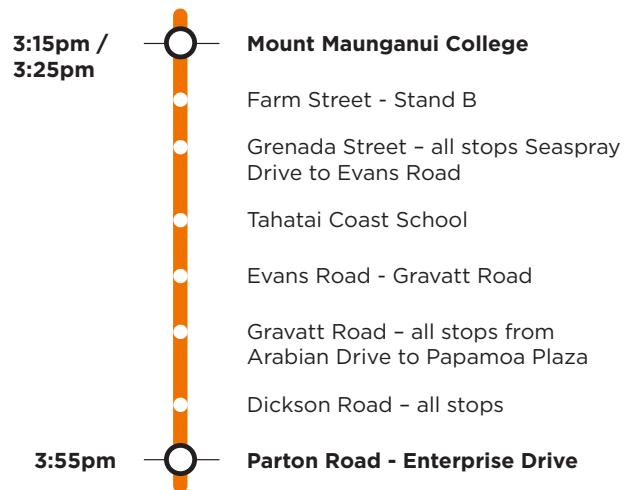

712a

Palm Springs/Golden Sands Mount Maunganui College

Operated by two vehicles

Morning route

Afternoon route

One vehicle will start at 3:15pm and the other will start at 3:25pm

Route 712a is a Bayhopper school route, part of the dedicated school bus network for Tauranga, managed by Bay of Plenty Regional Council.

Only primary, intermediate and college students can travel on the school bus routes.

712a

Palm Springs/Golden Sands Mount Maunganui College

Morning route

Start Parton Road, Dickson Road, Domain Road, Gravatt Road, Evans Road, Grenada Street, Girven Road, Farm Street, Concord Avenue, Links Avenue, Golf Road, Oceanbeach Road, Tweed Street and Maunganui Road to Mt Maunganui College.

Afternoon route

Mt College, Maunganui Road, Concord Avenue, Farm Street, Girven Road, Grenada Street, Evans Road, Gravatt Road, Domain Road, Dickson Road, Parton Road.