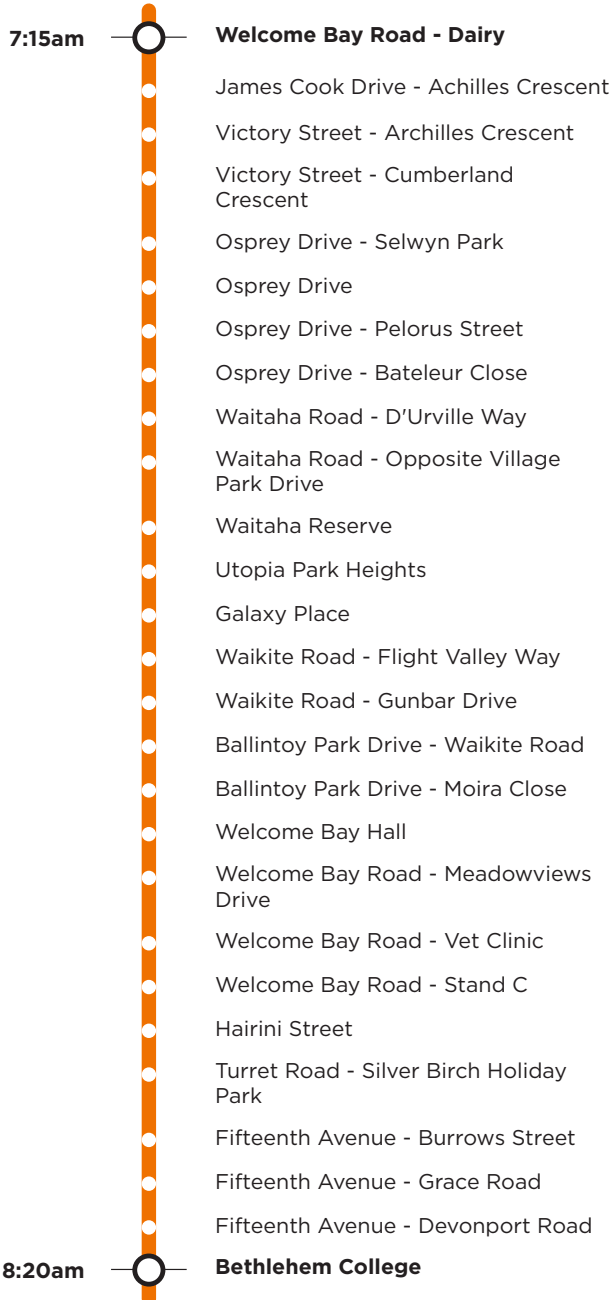

811

Welcome Bay Bethlehem College

Morning route

Afternoon route

Route 811 is a Bayhopper school route, part of the dedicated school bus network for Tauranga, managed by Bay of Plenty Regional Council.

Only primary, intermediate and college students can travel on the school bus routes.

811

Welcome Bay Bethlehem College

Morning route

Start Welcome Bay Road Dairy, Welcome Bay Road, James Cook Drive, Victory Street, Osprey Drive, Waitaha Road, Utopia Park Heights, Galaxy Place, Waikete Road, Ballintoy Park Drive, Welcome Bay Hall, Welcome Bay Road, Hairini Street, Turret Road, 15th Avenue, SH2, Moffat Road (Bethlehem College).

Afternoon route

Bethlehem College, Moffat Road, SH2, 15th Avenue, Turret Road, SH29A, Welcome Bay Road, James Cook Drive, Victory Street, Osprey Drive, Waitaha Road, Utopia Park Heights, Galaxy Place, Waikete Road, Ballintoy Park Drive.