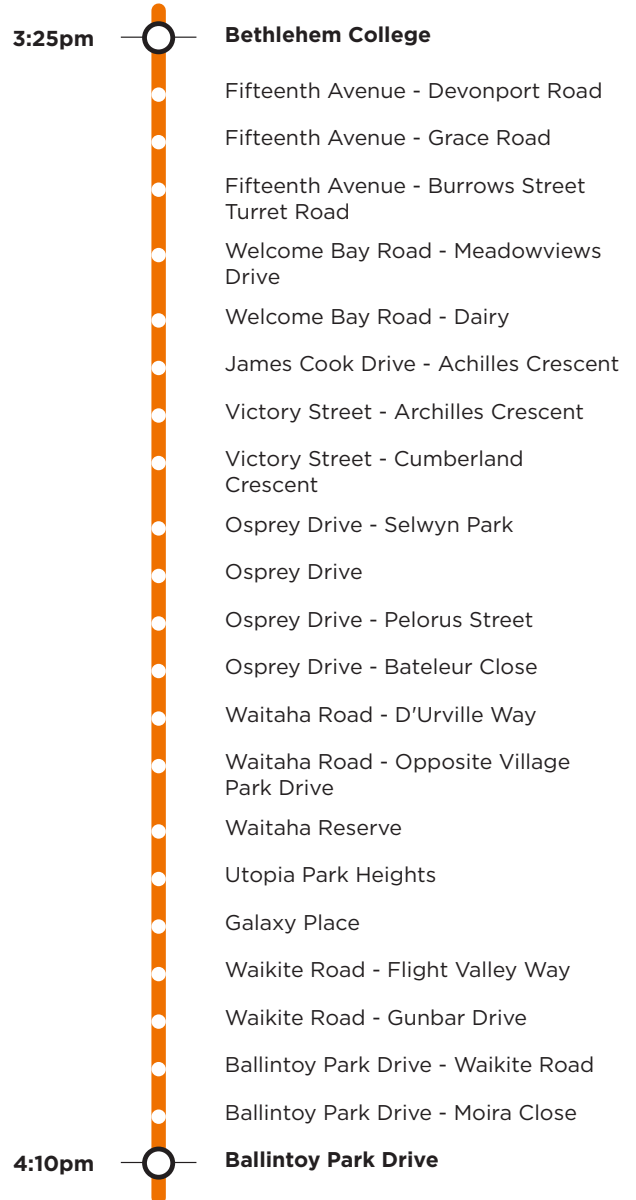

811

Welcome Bay Bethlehem College

Morning route

Afternoon route

Route 811 is a Bayhopper school route, part of the dedicated school bus network for Tauranga, managed by Bay of Plenty Regional Council.

Only primary, intermediate and college students can travel on the school bus routes.

811

Welcome Bay Bethlehem College

Morning route

Start Welcome Bay Road Dairy, Welcome Bay Road, James Cook Drive, Victory Street, Osprey Drive, Waitaha Road, Utopia Park Heights, Galaxy Place, Waikete Road, Ballintoy Park Drive, Welcome Bay Hall, Welcome Bay Road, Hairini Street, Turret Road, 15th Avenue, SH2, Moffat Road (Bethlehem College).

Afternoon route

Bethlehem College, Moffat Road, SH2, 15th Avenue, Turret Road, SH29A, Welcome Bay Road, James Cook Drive, Victory Street, Osprey Drive, Waitaha Road, Utopia Park Heights, Galaxy Place, Waikete Road, Ballintoy Park Drive.