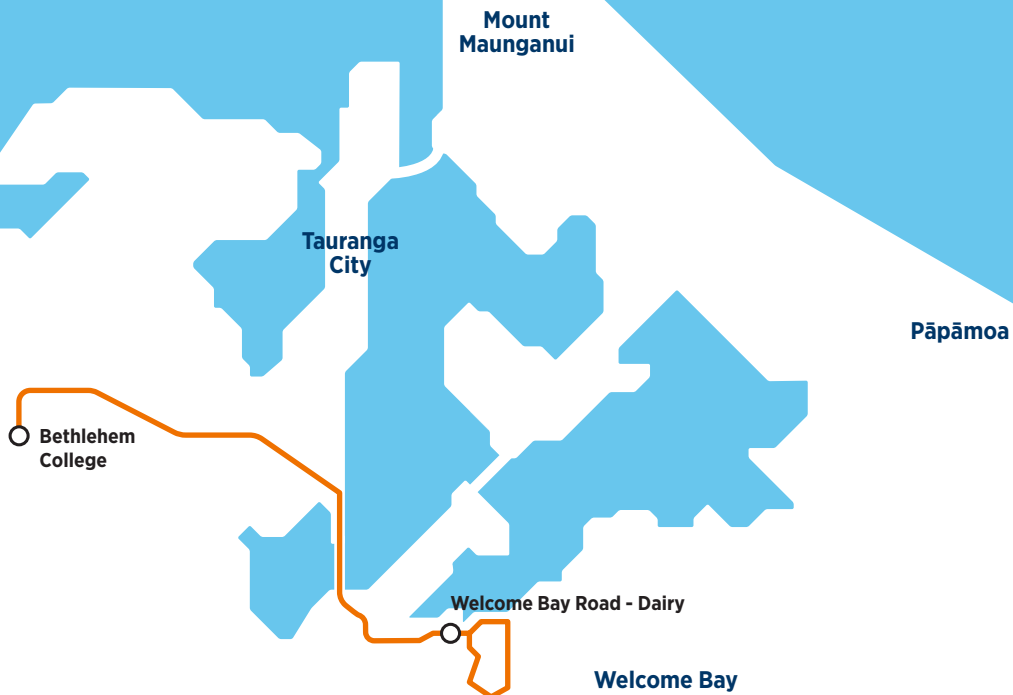

811

Welcome Bay Bethlehem College

Morning route

Afternoon route

Route 811 is a Bayhopper school route, part of the dedicated school bus network for Tauranga, managed by Bay of Plenty Regional Council.

Only primary, intermediate and college students can travel on the school bus routes.

811

Welcome Bay Bethlehem College

Morning route

Start Welcome Bay Road Dairy, Welcome Bay Road, James Cook Drive, Victory Street, Osprey Drive, Waitaha Road, Utopia Park Heights, Galaxy Place, Waikete Road, Ballintoy Park Drive, Welcome Bay Hall, Welcome Bay Road, Hairini Street, Turret Road, 15th Avenue, SH2, Moffat Road (Bethlehem College).

Afternoon route

Bethlehem College, Moffat Road, SH2, 15th Avenue, Turret Road, SH29A, Welcome Bay Road, James Cook Drive, Victory Street, Osprey Drive, Waitaha Road, Utopia Park Heights, Galaxy Place, Waikete Road, Ballintoy Park Drive.