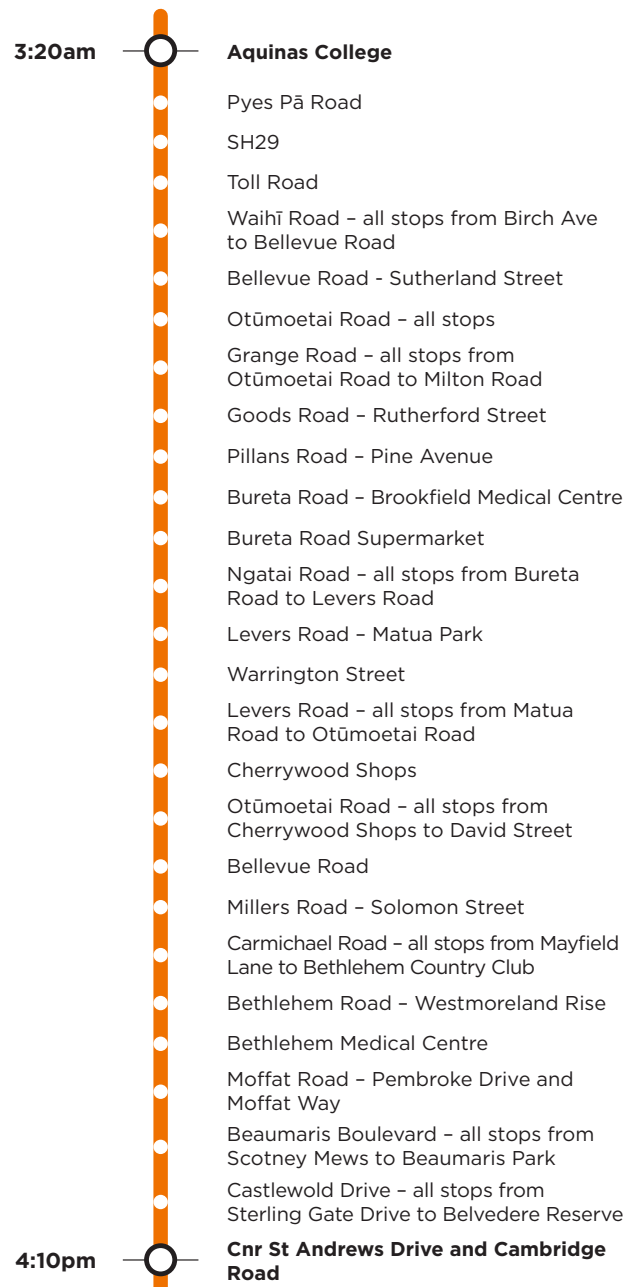

702

Otūmoetai/Matua/Bethlehem Aquinas College

Morning route

Afternoon route

Route 702 is a Bayhopper school route, part of the dedicated school bus network for Tauranga, managed by Bay of Plenty Regional Council.

Only primary, intermediate and college students can travel on the school bus routes.

702

Otūmoetai/Matua/Bethlehem Aquinas College

Morning route

Start Waihi Road / Birch Ave, Bellevue Road, Otūmoetai Road, Grange Road, Milton Road, Goods Road, Pillans Road, Pine Avenue, Seaview Road, Bureta Road, Ngatai Road, Otūmoetai Road, Levers Road, Tilby Drive, Warrington Street, Matua Road, Levers Road, Otūmoetai Road, Bellevue Road, Millers Road, Carmichael Road, Bethlehem Road, Moffat Road, Beaumaris Blvd, Sterling Gate Dr, Castlewold Dr, St Andrews Dr, Cambridge Road, SH29, Pyes Pa Road, Aquinas College.

Afternoon route

Aquinas College, Pyes Pa Road, SH29, Toll Road, Waihi Road, Bellevue Road, Otūmoetai Road, Grange Road, Goods Road, Pillans Road, Pine Avenue, Bureta Road, Ngatai Road, Levers Road, Tilby Drive, Warrington Street, Matua Road, Levers Road, Otūmoetai Road, Bellevue Road, Millers Road, Carmichael Road, Bethlehem Road, Moffat Road, Beaumaris Blvd, Sterling Gate Dr, Cambridge Road (finish at cnr St Andrews Dr and Cambridge Road).