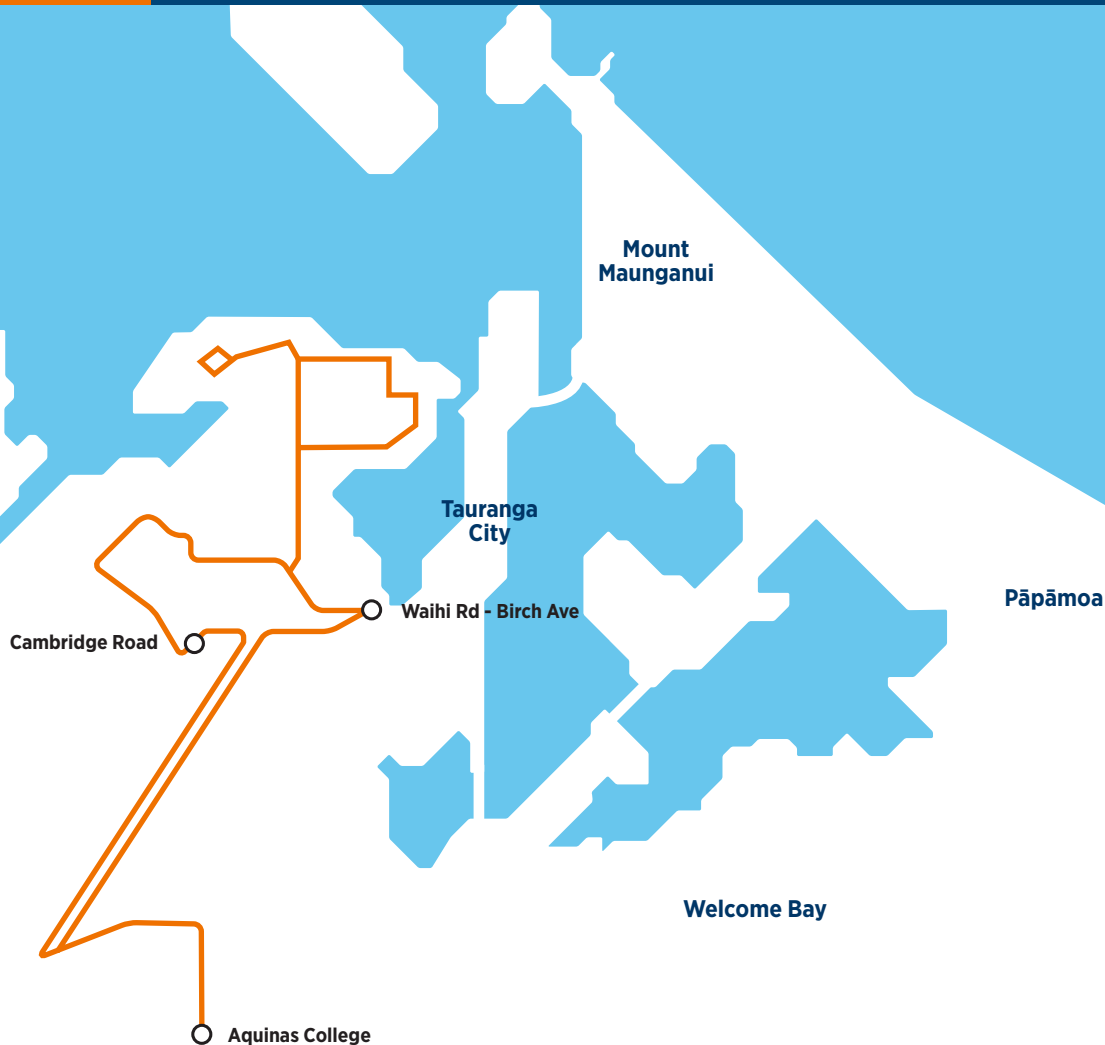

702

Otūmoetai/Matua/Bethlehem Aquinas College

Morning route

Afternoon route

Route 702 is a Bayhopper school route, part of the dedicated school bus network for Tauranga, managed by Bay of Plenty Regional Council.

Only primary, intermediate and college students can travel on the school bus routes.

702

Otūmoetai/Matua/Bethlehem Aquinas College

Morning route

Start Waihi Road / Birch Ave, Bellevue Road, Otūmoetai Road, Grange Road, Milton Road, Goods Road, Pillans Road, Pine Avenue, Seaview Road, Bureta Road, Ngatai Road, Otūmoetai Road, Levers Road, Tilby Drive, Warrington Street, Matua Road, Levers Road, Otūmoetai Road, Bellevue Road, Millers Road, Carmichael Road, Bethlehem Road, Moffat Road, Beaumaris Blvd, Sterling Gate Dr, Castlewold Dr, St Andrews Dr, Cambridge Road, SH29, Pyes Pa Road, Aquinas College.

Afternoon route

Aquinas College, Pyes Pa Road, SH29, Toll Road, Waihi Road, Bellevue Road, Otūmoetai Road, Grange Road, Goods Road, Pillans Road, Pine Avenue, Bureta Road, Ngatai Road, Levers Road, Tilby Drive, Warrington Street, Matua Road, Levers Road, Otūmoetai Road, Bellevue Road, Millers Road, Carmichael Road, Bethlehem Road, Moffat Road, Beaumaris Blvd, Sterling Gate Dr, Cambridge Road (finish at cnr St Andrews Dr and Cambridge Road).