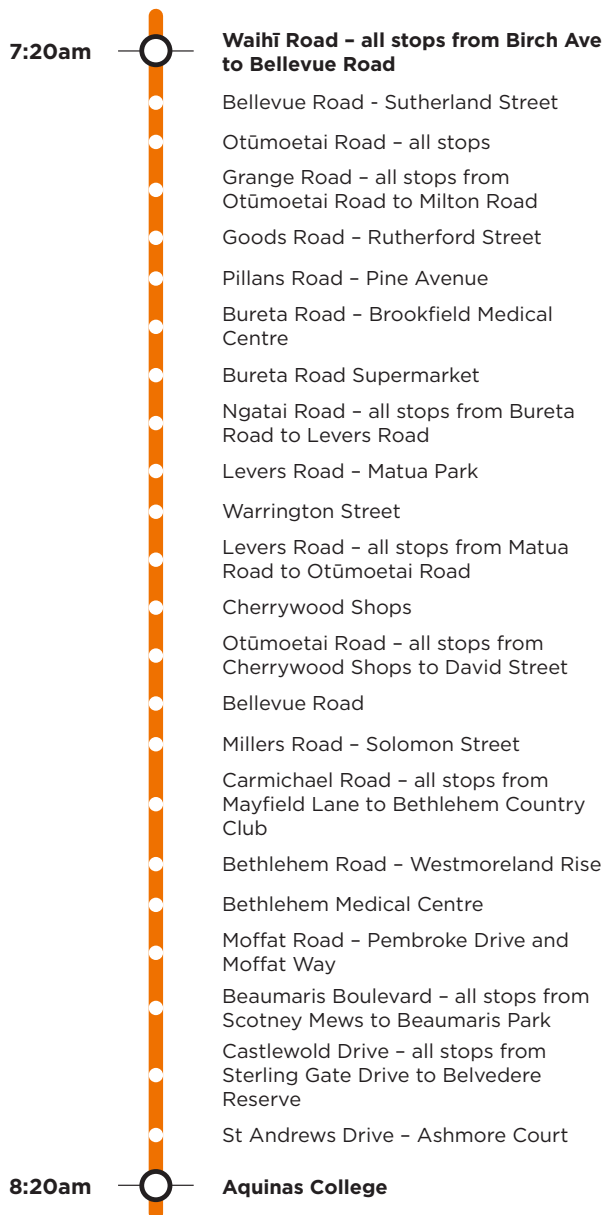

702

Otūmoetai/Matua/Bethlehem Aquinas College

Morning route

Afternoon route

Route 702 is a Bayhopper school route, part of the dedicated school bus network for Tauranga, managed by Bay of Plenty Regional Council.

Only primary, intermediate and college students can travel on the school bus routes.

702

Otūmoetai/Matua/Bethlehem Aquinas College

Morning route

Start Waihi Road / Birch Ave, Bellevue Road, Otūmoetai Road, Grange Road, Milton Road, Goods Road, Pillans Road, Pine Avenue, Seaview Road, Bureta Road, Ngatai Road, Otūmoetai Road, Levers Road, Tilby Drive, Warrington Street, Matua Road, Levers Road, Otūmoetai Road, Bellevue Road, Millers Road, Carmichael Road, Bethlehem Road, Moffat Road, Beaumaris Blvd, Sterling Gate Dr, Castlewold Dr, St Andrews Dr, Cambridge Road, SH29, Pyes Pa Road, Aquinas College.

Afternoon route

Aquinas College, Pyes Pa Road, SH29, Toll Road, Waihi Road, Bellevue Road, Otūmoetai Road, Grange Road, Goods Road, Pillans Road, Pine Avenue, Bureta Road, Ngatai Road, Levers Road, Tilby Drive, Warrington Street, Matua Road, Levers Road, Otūmoetai Road, Bellevue Road, Millers Road, Carmichael Road, Bethlehem Road, Moffat Road, Beaumaris Blvd, Sterling Gate Dr, Cambridge Road (finish at cnr St Andrews Dr and Cambridge Road).