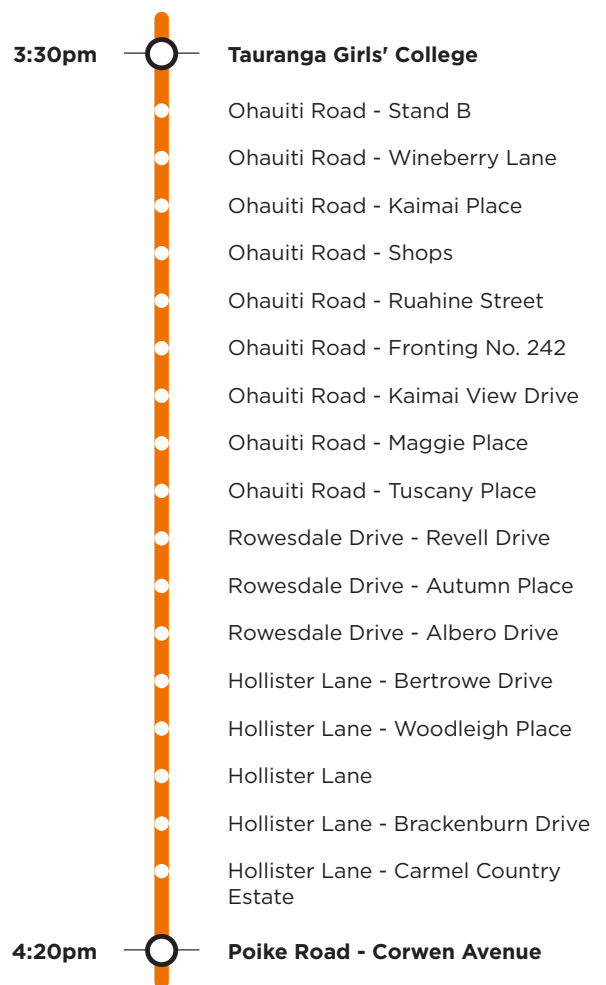

802b

Ohaiti Tauranga Girls' College

Morning route

Afternoon route

Route 802b is a Bayhopper school route, part of the dedicated school bus network for Tauranga, managed by Bay of Plenty Regional Council.

Only primary, intermediate and college students can travel on the school bus routes.

802b

Ohaiti Tauranga Girls' College

Morning route

Cnr. Welcome Bay Road / Ohaiti Road, Ohaiti Road, Rowsdale Road, Hollister Lane, Poike Road, SH29A, Oropi Road, Fraser Street, Courtney Road, 22nd Avenue, Tauranga Girls' College.

Afternoon route

Tauranga Girls' College (22nd Avenue), Courtney Road, Fraser Street, 15th Avenue, Turret Road, SH2A, Welcome Bay Road, Ohaiti Road, Poike Road, Rowsdale Drive, Hollister Lane to end.