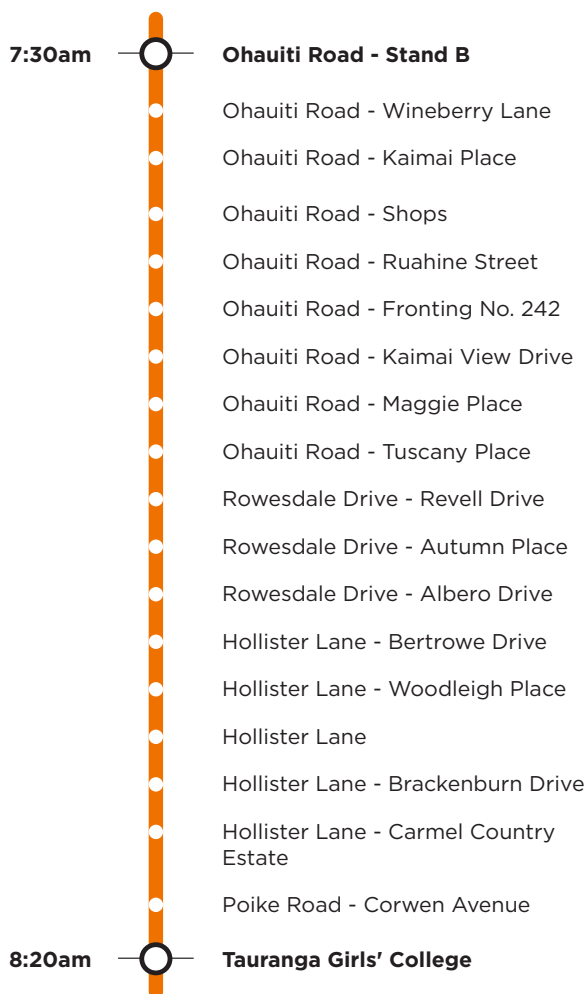

802b

Ohaiti Tauranga Girls' College

Morning route

Afternoon route

Route 802b is a Bayhopper school route, part of the dedicated school bus network for Tauranga, managed by Bay of Plenty Regional Council.

Only primary, intermediate and college students can travel on the school bus routes.

802b

Ohaiti Tauranga Girls' College

Morning route

Cnr. Welcome Bay Road / Ohaiti Road, Ohaiti Road, Rowsdale Road, Hollister Lane, Poike Road, SH29A, Oropi Road, Fraser Street, Courtney Road, 22nd Avenue, Tauranga Girls' College.

Afternoon route

Tauranga Girls' College (22nd Avenue), Courtney Road, Fraser Street, 15th Avenue, Turret Road, SH2A, Welcome Bay Road, Ohaiti Road, Poike Road, Rowsdale Drive, Hollister Lane to end.