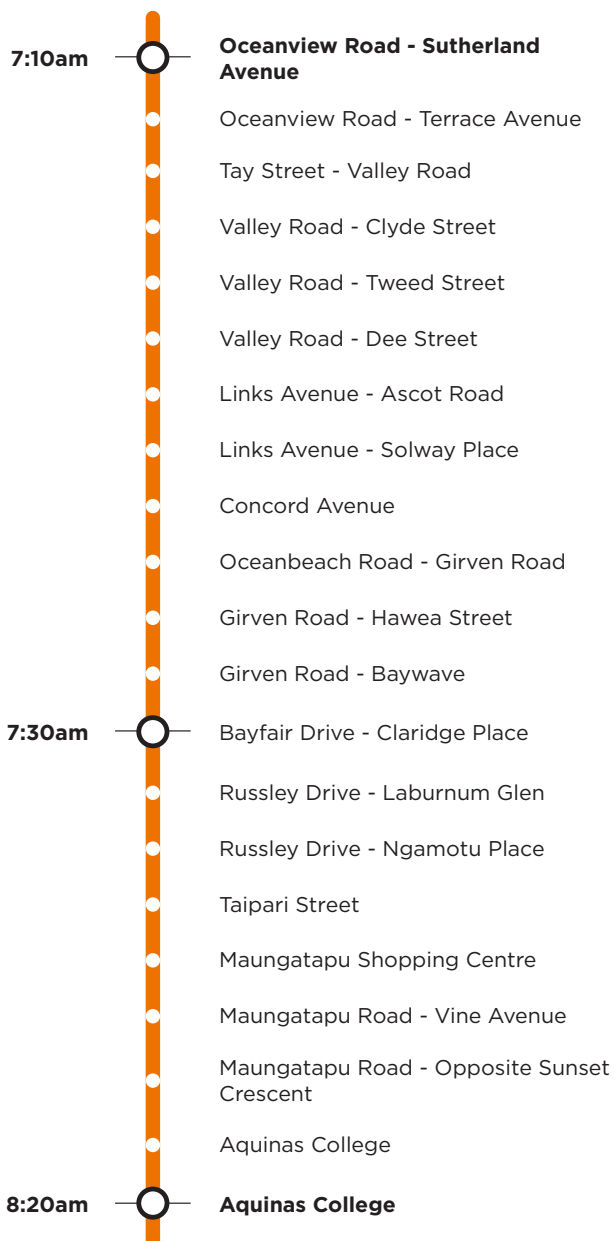

# School bus timetable

### Morning route

#### Morning route

Corner Grove Avenue / Oceanview Road, Oceanview Road, Tay Street, Valley Road, Golf Road, Links Avenue, Concord Avenue, Oceanbeach Road, Girven Road, Matapihi Road, Bayfair Drive, Russley Drive, Maunganui Road, SH29A, Pyes Pā Road, Aquinas College

#### Afternoon route

Aquinas College, Pyes Pā Road, SH29A, Maunganui Road, Matapihi Road, Bayfair Drive, Russley Drive, Matapihi Road, Girven Road, Oceanbeach Road, Concord Avenue, Links Avenue, Golf Road, Valley Road, Tay Street, Ocean View Road to Grove Avenue