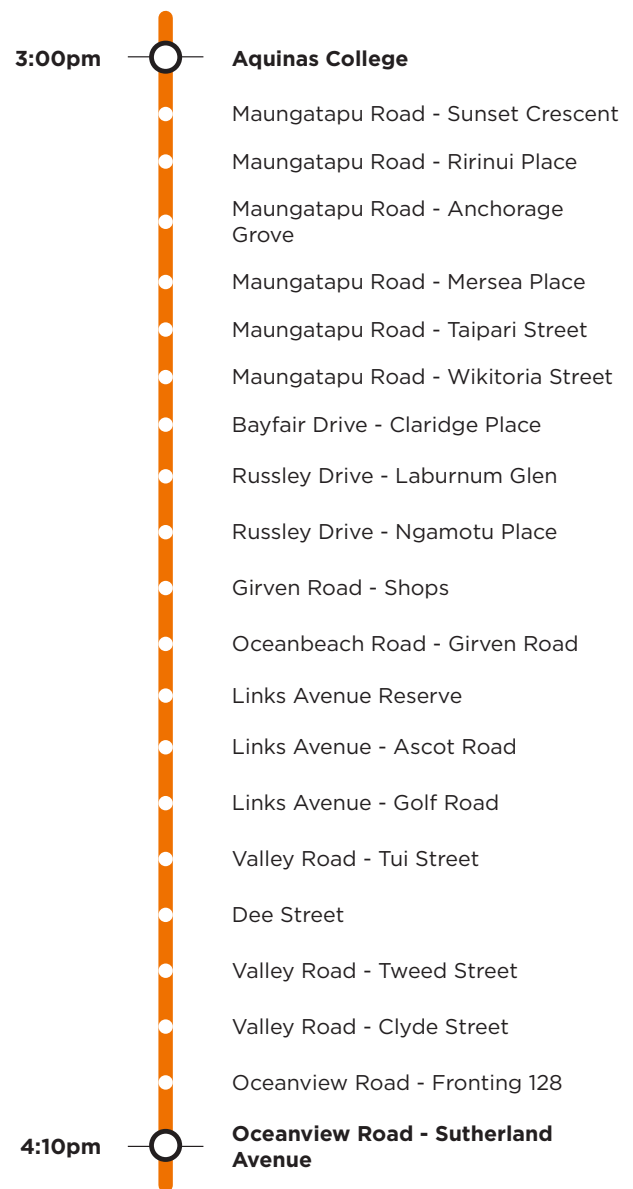

# School bus timetable

### Afternoon route

**Route 701** is a Bayhopper school route, part of the dedicated school bus network for Tauranga, managed by Bay of Plenty Regional Council.

Only primary, intermediate and college students can travel on the school bus routes.

#### Morning route

Corner Grove Avenue / Oceanview Road, Oceanview Road, Tay Street, Valley Road, Golf Road, Links Avenue, Concord Avenue, Oceanbeach Road, Girven Road, Matapihi Road, Bayfair Drive, Russley Drive, Maunganui Road, SH29A, Pyes Pā Road, Aquinas College

#### Afternoon route

Aquinas College, Pyes Pā Road, SH29A, Maunganui Road, Matapihi Road, Bayfair Drive, Russley Drive, Matapihi Road, Girven Road, Oceanbeach Road, Concord Avenue, Links Avenue, Golf Road, Valley Road, Tay Street, Ocean View Road to Grove Avenue