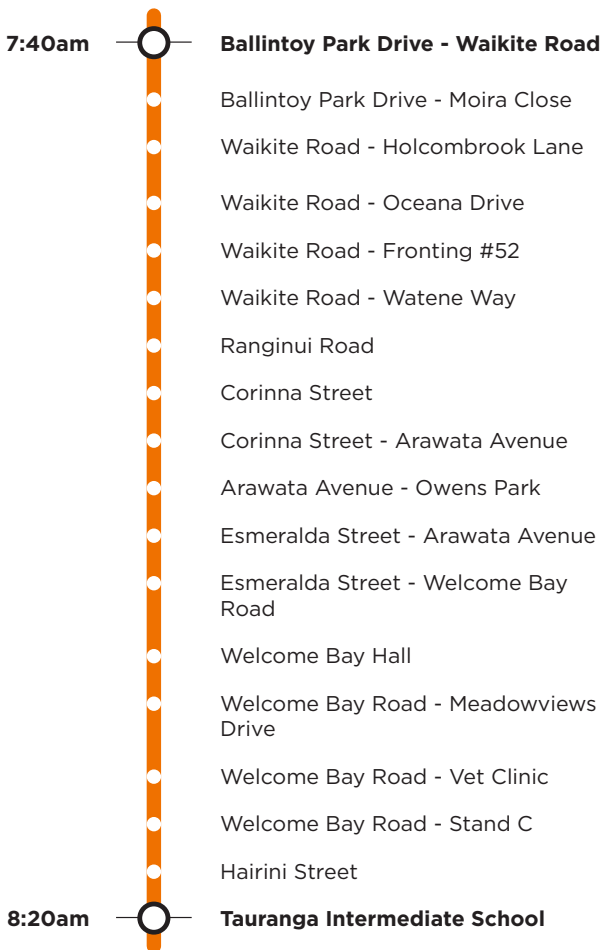

## Welcome Bay Tauranga Intermediate

Operated by two vehicles

### Afternoon route

**Route 804b** is a Bayhopper school route, part of the dedicated school bus network for Tauranga, managed by Bay of Plenty Regional Council.  
Only primary, intermediate and college students can travel on the school bus routes.

### Morning route

Start Ballintoy Park Drive/Waikite Road corner. Ballintoy Park Drive (loop, Waikite Road, Welcome Bay Road, Ranginui Road, Corrina Street, Esmeralda Street, Welcome Bay Road, Hairini Street, Turret Road, 15th Avenue, Grace Road, 18th Avenue, Tauranga Intermediate.

### Afternoon route

Tauranga Intermediate, 18th Avenue, Fraser Street, 15th Ave, SH29A, Welcome Bay Road, Esmeralda Street, Arawata Avenue, Corinna Street, Ranginui Road, Welcome Bay Road, Waikite Road, Ballintoy Park Drive (loop).