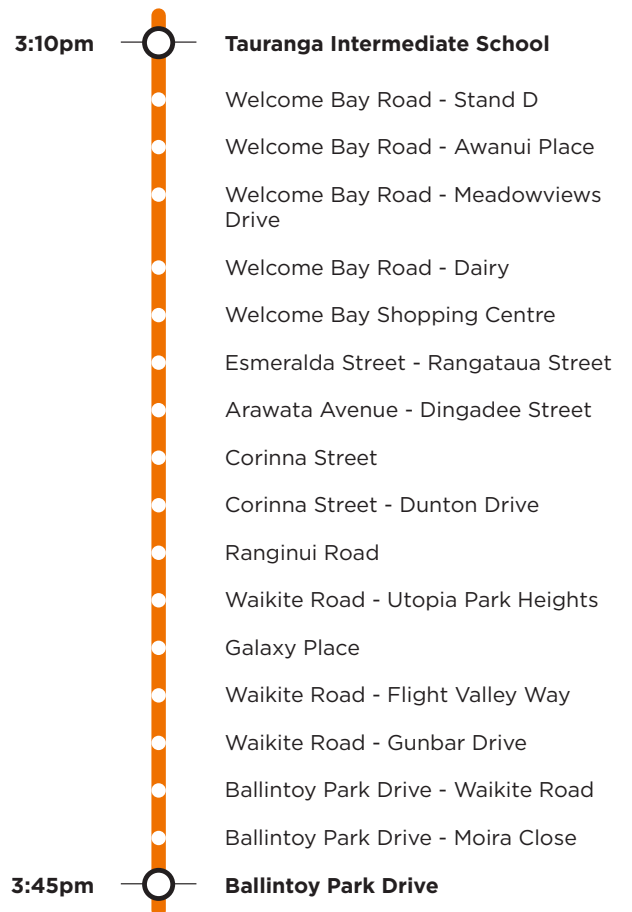

## Welcome Bay Tauranga Intermediate

Operated by two vehicles

### Afternoon route

**Route 804b** is a Bayhopper school route, part of the dedicated school bus network for Tauranga, managed by Bay of Plenty Regional Council.  
Only primary, intermediate and college students can travel on the school bus routes.

### Morning route

Start Ballintoy Park Drive/Waikite Road corner. Ballintoy Park Drive (loop, Waikite Road, Welcome Bay Road, Ranginui Road, Corrina Street, Esmeralda Street, Welcome Bay Road, Hairini Street, Turret Road, 15th Avenue, Grace Road, 18th Avenue, Tauranga Intermediate.

### Afternoon route

Tauranga Intermediate, 18th Avenue, Fraser Street, 15th Ave, SH29A, Welcome Bay Road, Esmeralda Street, Arawata Avenue, Corinna Street, Ranginui Road, Welcome Bay Road, Waikite Road, Ballintoy Park Drive (loop).