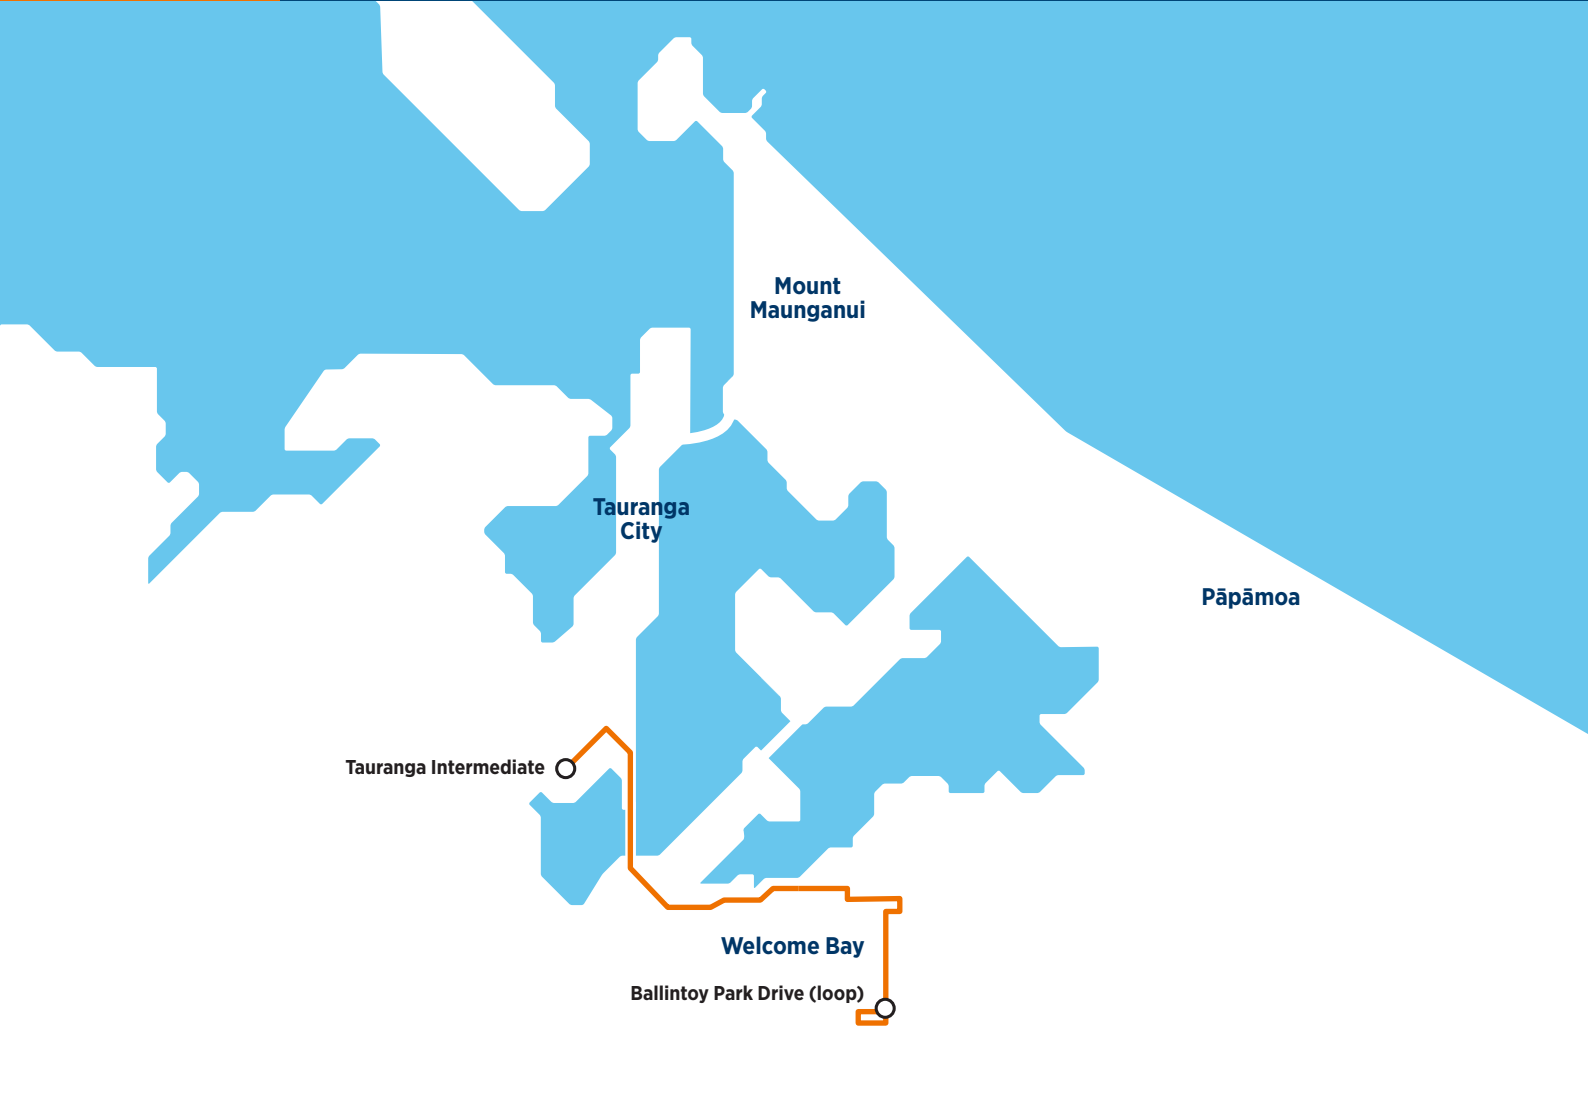

### Morning route

### Afternoon route

**Route 804b** is a Bayhopper school route, part of the dedicated school bus network for Tauranga, managed by Bay of Plenty Regional Council.  
Only primary, intermediate and college students can travel on the school bus routes.

### Morning route

Start Ballintoy Park Drive/Waikite Road corner. Ballintoy Park Drive (loop, Waikite Road, Welcome Bay Road, Ranginui Road, Corrina Street, Esmeralda Street, Welcome Bay Road, Hairini Street, Turret Road, 15th Avenue, Grace Road, 18th Avenue, Tauranga Intermediate.

### Afternoon route

Tauranga Intermediate, 18th Avenue, Fraser Street, 15th Ave, SH29A, Welcome Bay Road, Esmeralda Street, Arawata Avenue, Corinna Street, Ranginui Road, Welcome Bay Road, Waikite Road, Ballintoy Park Drive (loop).