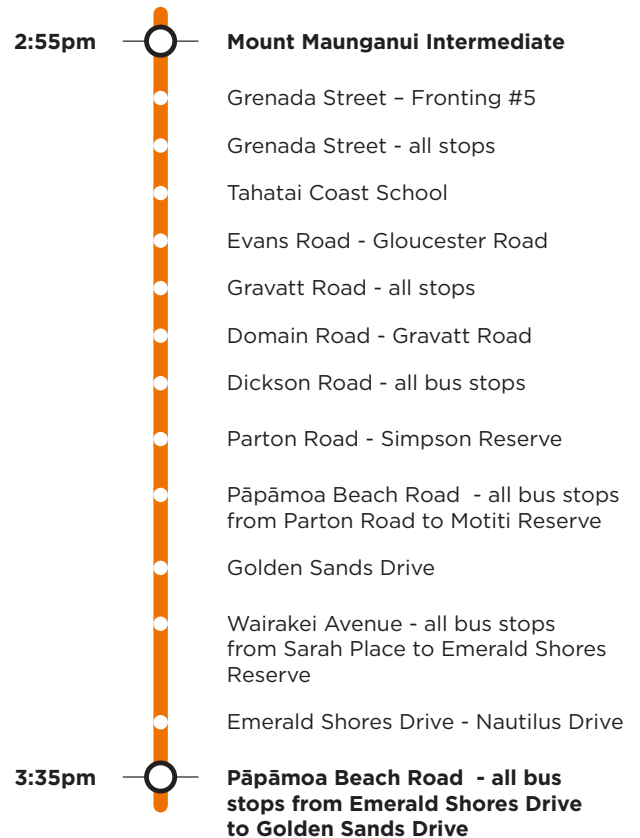

710b

Pāpāmoa East Mount Maunganui Intermediate

Morning route

Afternoon route

Route 710b is a Bayhopper school route, part of the dedicated school bus network for Tauranga, managed by Bay of Plenty Regional Council.

Only primary, intermediate and college students can travel on the school bus routes.

710b

Pāpāmoa East Mount Maunganui Intermediate

Morning route

Golden Sands Drive, Wairakei Avenue, Emerald Shores Drive, Pāpāmoa Beach Road, Parton Road, Dickson Road, Domain Road, Gravatt Road, Evans Road, Grenada Street, Girven Road, Farm Street, Concord Avenue, Links Avenue (drop off opposite Mt Maunganui Intermediate).

Afternoon route

Mt Intermediate, Links Avenue, Concord Avenue, Maunganui Road, Girven Road, Grenada Street, Evans Road, Gravatt Road, Domain Road, Dickson Road, Pāpāmoa Beach Road, Golden Sands Drive, Wairakei Avenue, Emerald Shores Drive, Pāpāmoa Beach Road to Golden Sands Drive.