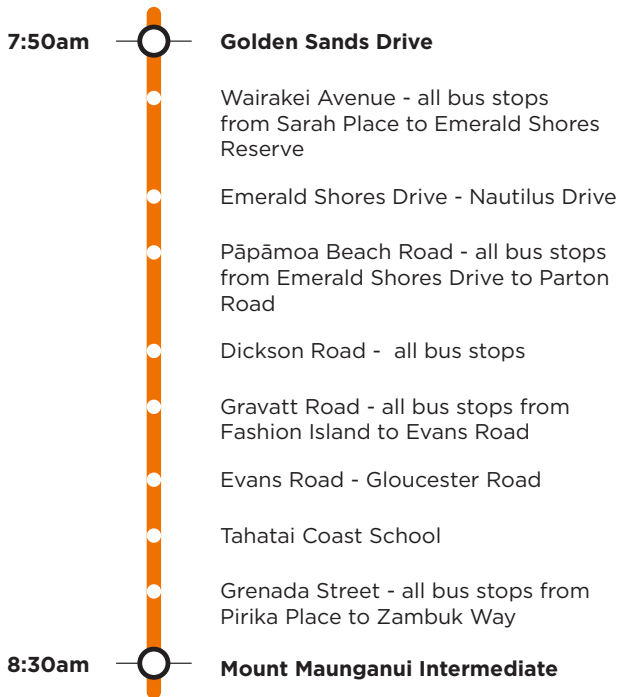

710b

Pāpāmoa East Mount Maunganui Intermediate

Morning route

Afternoon route

Route 710b is a Bayhopper school route, part of the dedicated school bus network for Tauranga, managed by Bay of Plenty Regional Council.

Only primary, intermediate and college students can travel on the school bus routes.

710b

Pāpāmoa East Mount Maunganui Intermediate

Morning route

Golden Sands Drive, Wairakei Avenue, Emerald Shores Drive, Pāpāmoa Beach Road, Parton Road, Dickson Road, Domain Road, Gravatt Road, Evans Road, Grenada Street, Girven Road, Farm Street, Concord Avenue, Links Avenue (drop off opposite Mt Maunganui Intermediate).

Afternoon route

Mt Intermediate, Links Avenue, Concord Avenue, Maunganui Road, Girven Road, Grenada Street, Evans Road, Gravatt Road, Domain Road, Dickson Road, Pāpāmoa Beach Road, Golden Sands Drive, Wairakei Avenue, Emerald Shores Drive, Pāpāmoa Beach Road to Golden Sands Drive.