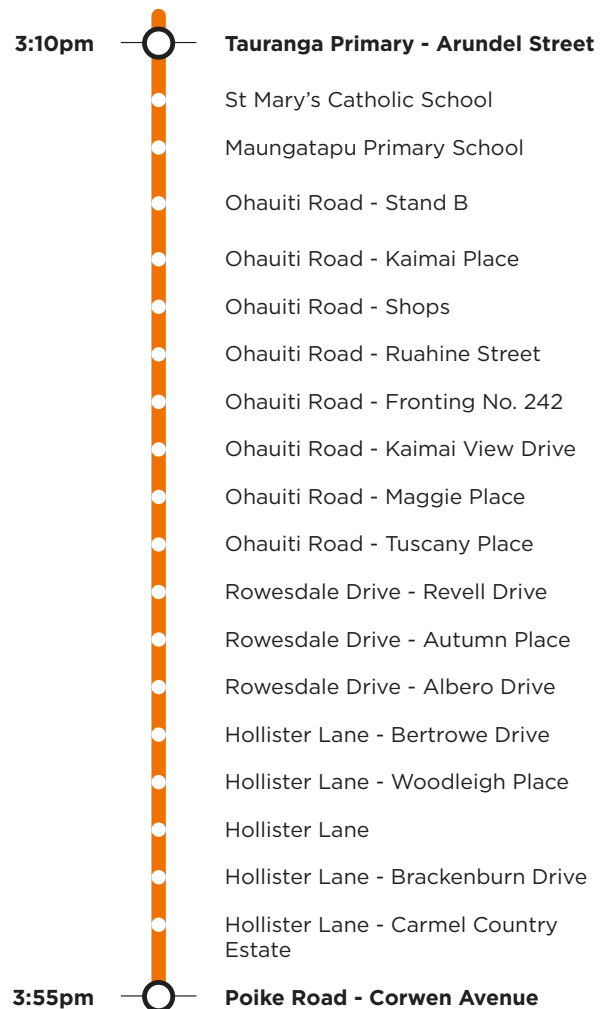

801b

Maungatapu/Ohaiti

Tauranga Primary School/St Mary's Catholic School

Morning route

Afternoon route

Route 801b is a Bayhopper school route, part of the dedicated school bus network for Tauranga, managed by Bay of Plenty Regional Council.

Only primary, intermediate and college students can travel on the school bus routes.

801b

Maungatapu/Ohaiti

Tauranga Primary School/St Mary's Catholic School

Morning route

Start Maungatapu School (use bus bay to turn), Maungatapu Road, Welcome Bay Road, Ohaiti Road, Rowsdale Drive, Hollister Lane, Poike Road, SH29A, Hairini Street, Turret Road, Fraser Street, 11th Avenue, Devonport Road, Arundel St, drop off at Tauranga Primary, Cameron Road, 11th Avenue, Fraser Street, 13th Avenue to St Mary's Catholic School.

Afternoon route

Arundel St (pick up Tauranga Primary), Cameron Road, 13th Avenue (pick up St Mary's Catholic School), Burrows Street, 15th Avenue, Turret Road, SH2A, Maungatapu Road to Maungatapu School (use bus bay to turn), Maungatapu Road, SH29A, Welcome Bay Road, Ohaiti Road, Rowsdale Drive, Poike Road to SH29A.