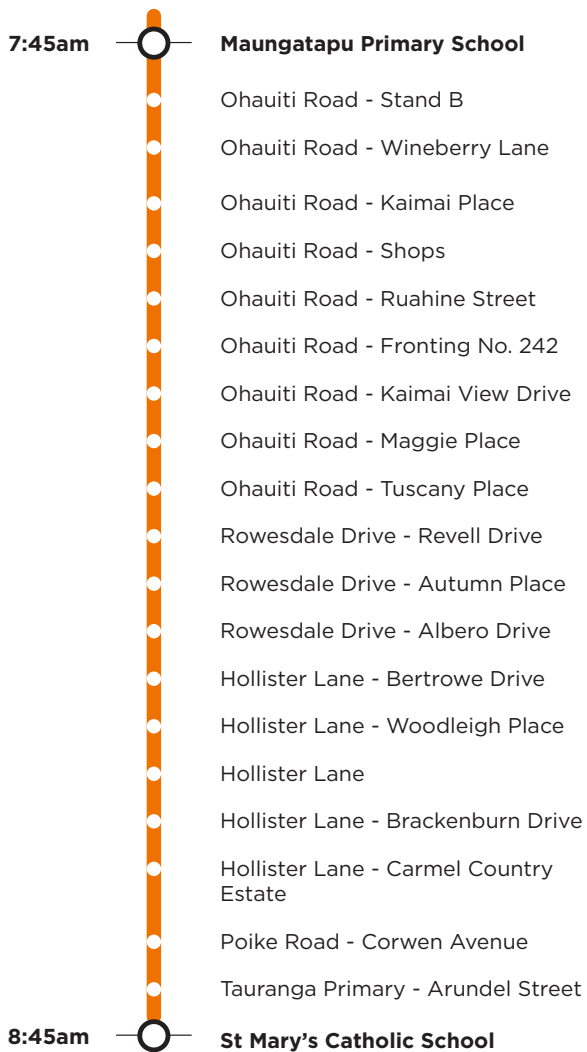

801b

Maungatapu/Ohaiti

Tauranga Primary School/St Mary's Catholic School

Morning route

Afternoon route

Route 801b is a Bayhopper school route, part of the dedicated school bus network for Tauranga, managed by Bay of Plenty Regional Council.

Only primary, intermediate and college students can travel on the school bus routes.

801b

Maungatapu/Ohaiti

Tauranga Primary School/St Mary's Catholic School

Morning route

Start Maungatapu School (use bus bay to turn), Maungatapu Road, Welcome Bay Road, Ohaiti Road, Rowsdale Drive, Hollister Lane, Poike Road, SH29A, Hairini Street, Turret Road, Fraser Street, 11th Avenue, Devonport Road, Arundel St, drop off at Tauranga Primary, Cameron Road, 11th Avenue, Fraser Street, 13th Avenue to St Mary's Catholic School.

Afternoon route

Arundel St (pick up Tauranga Primary), Cameron Road, 13th Avenue (pick up St Mary's Catholic School), Burrows Street, 15th Avenue, Turret Road, SH2A, Maungatapu Road to Maungatapu School (use bus bay to turn), Maungatapu Road, SH29A, Welcome Bay Road, Ohaiti Road, Rowsdale Drive, Poike Road to SH29A.