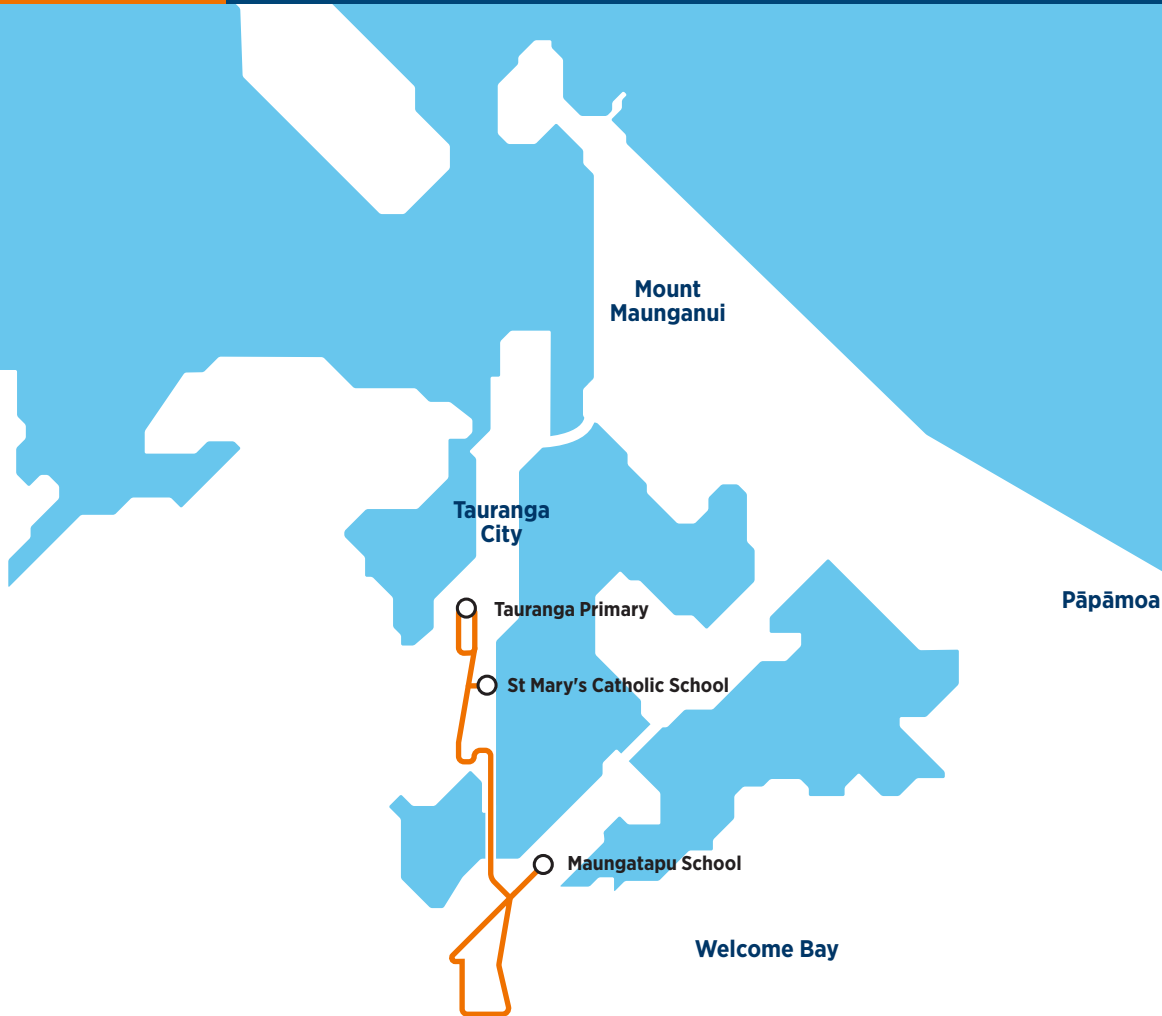

801b

Maungatapu/Ohaiti

Tauranga Primary School/St Mary's Catholic School

Morning route

Afternoon route

Route 801b is a Bayhopper school route, part of the dedicated school bus network for Tauranga, managed by Bay of Plenty Regional Council.

Only primary, intermediate and college students can travel on the school bus routes.

801b

Maungatapu/Ohaiti

Tauranga Primary School/St Mary's Catholic School

Morning route

Start Maungatapu School (use bus bay to turn), Maungatapu Road, Welcome Bay Road, Ohaiti Road, Rowsdale Drive, Hollister Lane, Poike Road, SH29A, Hairini Street, Turret Road, Fraser Street, 11th Avenue, Devonport Road, Arundel St, drop off at Tauranga Primary, Cameron Road, 11th Avenue, Fraser Street, 13th Avenue to St Mary's Catholic School.

Afternoon route

Arundel St (pick up Tauranga Primary), Cameron Road, 13th Avenue (pick up St Mary's Catholic School), Burrows Street, 15th Avenue, Turret Road, SH2A, Maungatapu Road to Maungatapu School (use bus bay to turn), Maungatapu Road, SH29A, Welcome Bay Road, Ohaiti Road, Rowsdale Drive, Poike Road to SH29A.