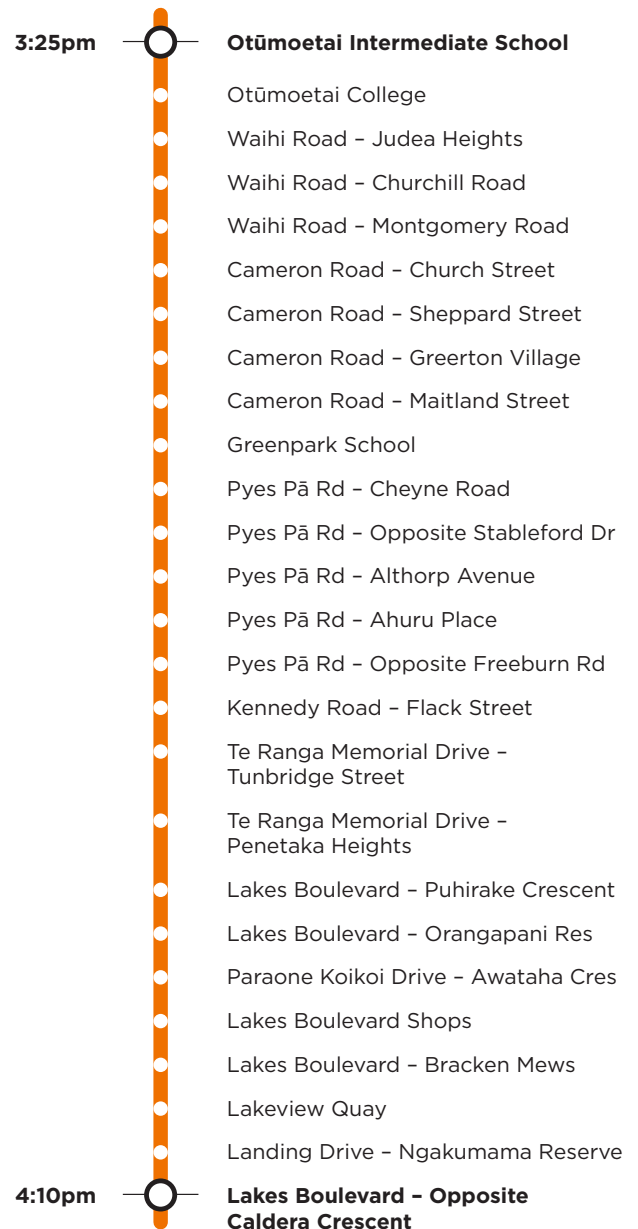

907

The Lakes to Otūmoetai

Otūmoetai College/Otūmoetai Intermediate

Morning route

Afternoon route

Route 907 is a Bayhopper school route, part of the dedicated school bus network for Tauranga, managed by Bay of Plenty Regional Council.

Only primary, intermediate and college students can travel on the school bus routes.

907

The Lakes to Otūmoetai

Otūmoetai College/Otūmoetai Intermediate

Morning route

Start Cameron Road (First pickup at Church Street), Pyes Pā Road, Kennedy Road, Te Ranga Memorial Drive, Lakes Boulevard, Kennedy Road, Paraone Koikoi Dr, turn at first roundabout, Lakes Boulevard, Lakeview Quay, Landing Drive, Lakes Boulevard, Takitimu Drive (toll road), Waihi Road, Bellevue Road, Windsor Road Princess Road, Queen Road, Charles Street (Otūmoetai Intermediate), Windsor Road (Otūmoetai College).

Afternoon route

Otūmoetai Intermediate, Otūmoetai College, Windsor Road, Bellevue Road, Waihi Road, Cameron Road, Pyes Pā Road, Kennedy Road, Te Ranga Memorial Drive, Lakes Boulevard, Kennedy Road, Paraone Koikoi Dr, turn at first roundabout, Lakes Boulevard, Lakeview Quay, Landing Drive Lakes Boulevard to last stop.