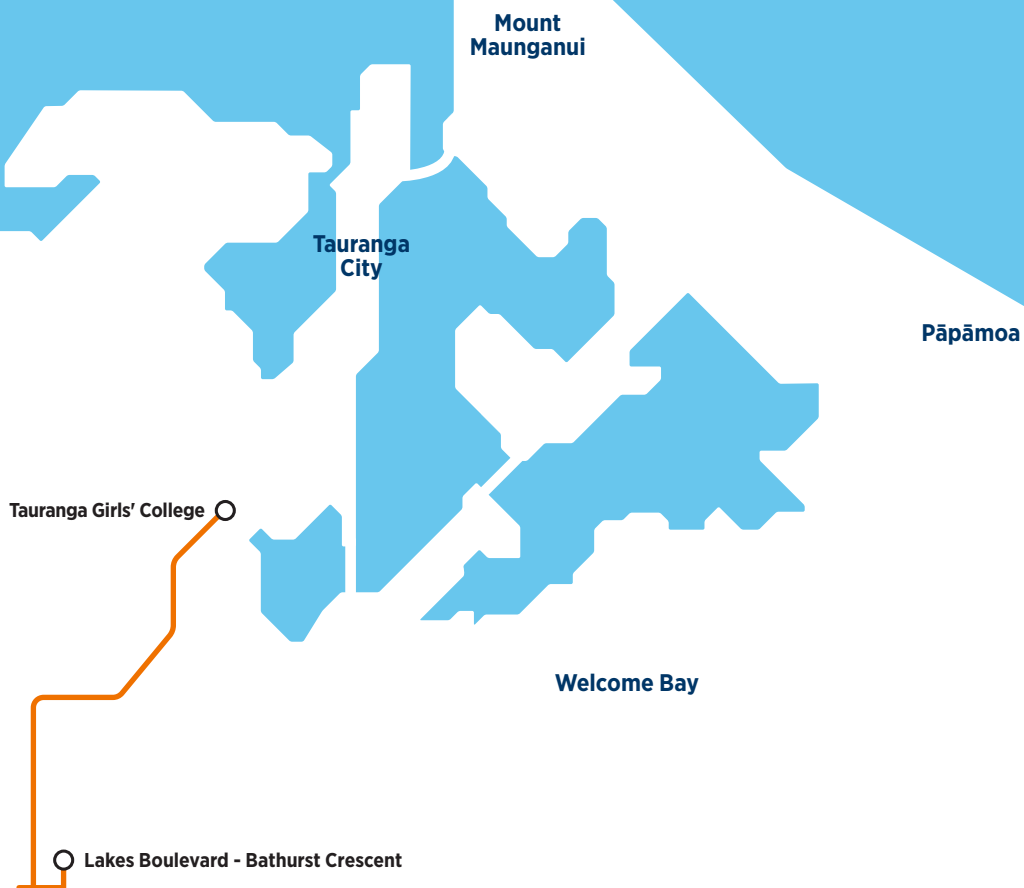

#### Afternoon route

**Route 806b** is a Bayhopper school route, part of the dedicated school bus network for Tauranga, managed by Bay of Plenty Regional Council.

Only primary, intermediate and college students can travel on the school bus routes.

#### Morning route

Lakes Boulevard Near Caldera Cl, Lakes Boulevard, Landing Drive, Lakeview Quay, Lakes Boulevard, Kennedy Road, Te Ranga Memorial Drive, Lakes Boulevard, Lakeview Quay, Landing Drive, SH29A, Cameron Road, 22nd Avenue (Tauranga Girls' College).

#### Afternoon route

22nd Avenue (Tauranga Girls' College), Cameron Road, SH29A, Lakes Boulevard, Landing Drive, Lakeview Quay, Lakes Boulevard, Kennedy Road, Te Ranga Memorial Drive, Lakes Boulevard, Kennedy Road, Paraone Koikoi Drive to last stop at Awataha Crescent.