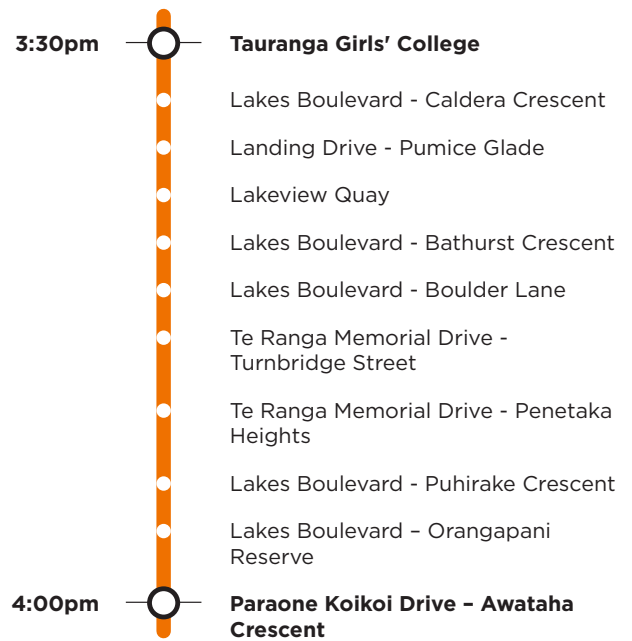

### The Lakes Tauranga Girls' College

#### Afternoon route

**Route 806b** is a Bayhopper school route, part of the dedicated school bus network for Tauranga, managed by Bay of Plenty Regional Council.

Only primary, intermediate and college students can travel on the school bus routes.

#### Morning route

Lakes Boulevard Near Caldera Cl, Lakes Boulevard, Landing Drive, Lakeview Quay, Lakes Boulevard, Kennedy Road, Te Ranga Memorial Drive, Lakes Boulevard, Lakeview Quay, Landing Drive, SH29A, Cameron Road, 22nd Avenue (Tauranga Girls' College).

#### Afternoon route

22nd Avenue (Tauranga Girls' College), Cameron Road, SH29A, Lakes Boulevard, Landing Drive, Lakeview Quay, Lakes Boulevard, Kennedy Road, Te Ranga Memorial Drive, Lakes Boulevard, Kennedy Road, Paraone Koikoi Drive to last stop at Awataha Crescent.