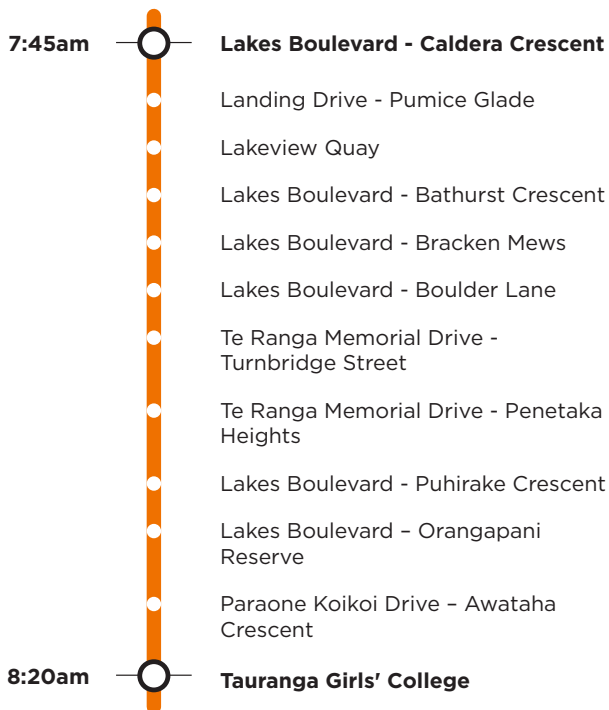

### The Lakes Tauranga Girls' College

#### Afternoon route

**Route 806b** is a Bayhopper school route, part of the dedicated school bus network for Tauranga, managed by Bay of Plenty Regional Council.

Only primary, intermediate and college students can travel on the school bus routes.

#### Morning route

Lakes Boulevard Near Caldera Cl, Lakes Boulevard, Landing Drive, Lakeview Quay, Lakes Boulevard, Kennedy Road, Te Ranga Memorial Drive, Lakes Boulevard, Lakeview Quay, Landing Drive, SH29A, Cameron Road, 22nd Avenue (Tauranga Girls' College).

#### Afternoon route

22nd Avenue (Tauranga Girls' College), Cameron Road, SH29A, Lakes Boulevard, Landing Drive, Lakeview Quay, Lakes Boulevard, Kennedy Road, Te Ranga Memorial Drive, Lakes Boulevard, Kennedy Road, Paraone Koikoi Drive to last stop at Awataha Crescent.