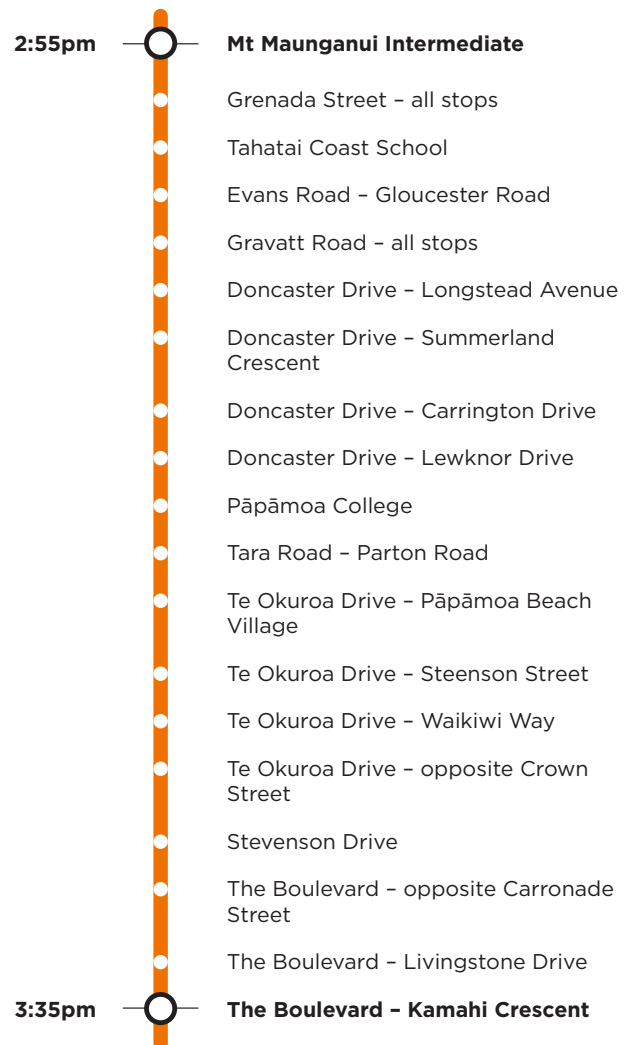

711b

Te Okuroa Drive Mount Maunganui Intermediate

Morning route

Afternoon route

Route 711b is a Bayhopper school route, part of the dedicated school bus network for Tauranga, managed by Bay of Plenty Regional Council.

Only primary, intermediate and college students can travel on the school bus routes.

711b

Te Okuroa Drive Mount Maunganui Intermediate

Morning route

Start at intersection of Golden Sands Drive/The Boulevard, The Boulevard, Stevenson Drive, Te Okuroa Drive, Tara Road, Doncaster Drive, Domain Road, Gravatt Road, Evans Road, Grenada Street, Girven Road, Farm Street, Concord Avenue, Links Avenue (drop off opposite Mt Maunganui Intermediate).

Afternoon route

Mt Intermediate, Links Avenue, Concord Avenue, Maunganui Road, Girven Road, Grenada Street, Evans Road, Gravatt Road, Domain Road, Doncaster Drive, Tara Road, Te Okuroa Drive, Stevenson Drive, The Boulevard to Golden Sands Drive.