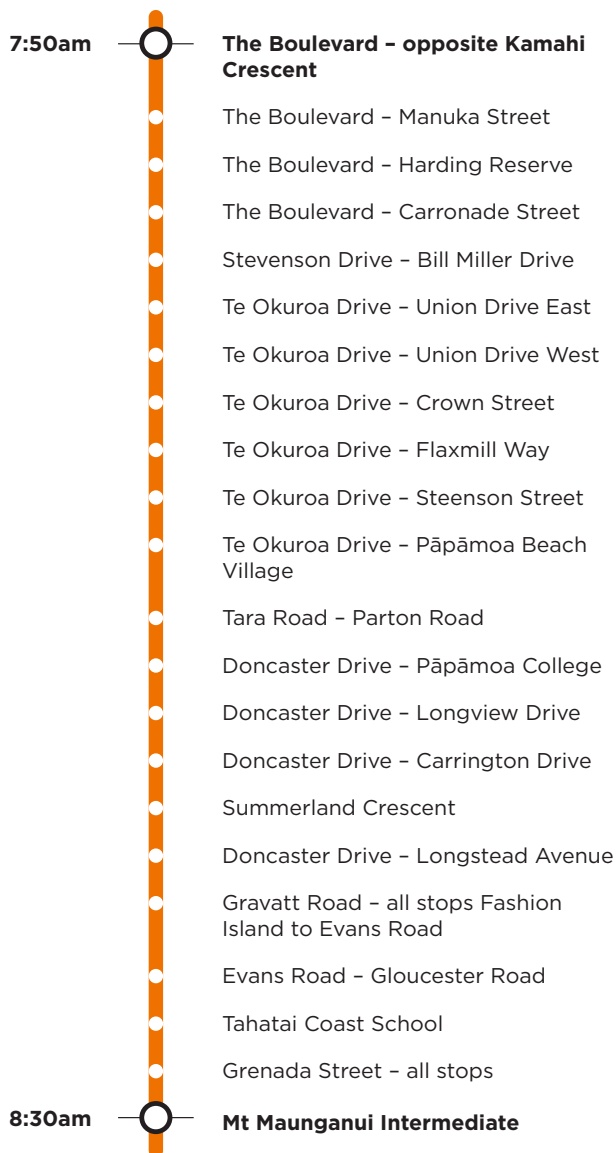

711b

Te Okuroa Drive Mount Maunganui Intermediate

Morning route

Afternoon route

Route 711b is a Bayhopper school route, part of the dedicated school bus network for Tauranga, managed by Bay of Plenty Regional Council.

Only primary, intermediate and college students can travel on the school bus routes.

711b

Te Okuroa Drive Mount Maunganui Intermediate

Morning route

Start at intersection of Golden Sands Drive/The Boulevard, The Boulevard, Stevenson Drive, Te Okuroa Drive, Tara Road, Doncaster Drive, Domain Road, Gravatt Road, Evans Road, Grenada Street, Girven Road, Farm Street, Concord Avenue, Links Avenue (drop off opposite Mt Maunganui Intermediate).

Afternoon route

Mt Intermediate, Links Avenue, Concord Avenue, Maunganui Road, Girven Road, Grenada Street, Evans Road, Gravatt Road, Domain Road, Doncaster Drive, Tara Road, Te Okuroa Drive, Stevenson Drive, The Boulevard to Golden Sands Drive.